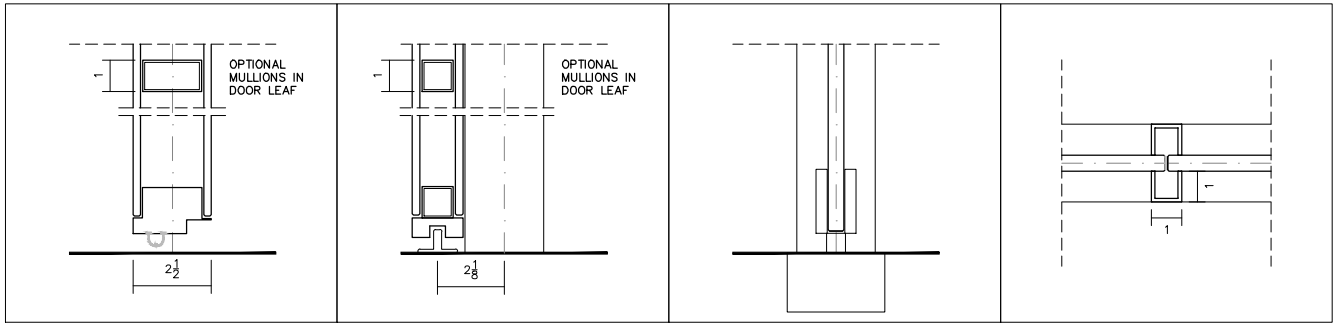

# AURORA - STANDARD DETAILS

DOOR FRAME HEADER  
W/ FLUSH DOUBLE-GLAZED DOOR

SLIDER TOP TRACK  
W/ FLUSH DOUBLE-GLAZED SLIDER

FRAMED GLASS PIVOT DOOR,  
TOP

HORIZONTAL MULLION

DOOR LEAF UNDERCUT  
W/ FLUSH DOUBLE-GLAZED DOOR

SLIDER BOTTOM GUIDE  
W/ FLUSH DOUBLE-GLAZED SLIDER

FRAMED GLASS PIVOT DOOR,  
BOTTOM FLOOR BOX

VERTICAL MULLION

DOOR FRAME, FLUSH DOUBLE-GLAZED  
DOOR, STRIKE SIDE @ WALL CONNECTION

FLUSH DOUBLE-GLAZED SLIDER,  
HANDLE SIDE @ WALL CONNECTION