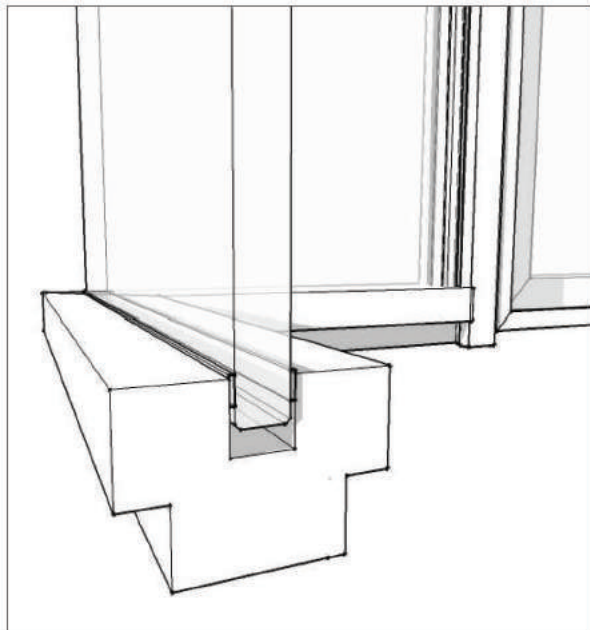

# AURORA SERIES

A classic profile with a recessed reveal to enhance its slim appearance.

Framing: Aluminum

System Height recommended limit: 9'-6"

Door leaf compatibility:

- Slim-line (1-1/8") flush glazed door (single or double glazed)
- Glass leaf (swinging or sliding door)
- Wood leaf (swinging or sliding door)

# AURORA - STANDARD DETAILS

TOP TRACK

DOOR FRAME HEADER  
W/ GLASS LEAF DOOR

DOOR FRAME HEADER  
W/ WOOD DOOR

SLIDER TOP TRACK

BOTTOM TRACK

DOOR LEAF UNDERCUT  
W/ GLASS LEAF DOOR

DOOR LEAF UNDERCUT  
W/ WOOD DOOR

SLIDER BOTTOM GUIDE

WALL TRACK

DOOR FRAME, GLASS DOOR, STRIKE SIDE  
@ WALL CONNECTION

DOOR FRAME, WOOD DOOR, STRIKE SIDE  
@ WALL CONNECTION

SLIDER DOOR, HANDLE SIDE  
@ WALL CONNECTION

GLASS-TO-GLASS TYPICAL JOINT  
@ VHB CONNECTION