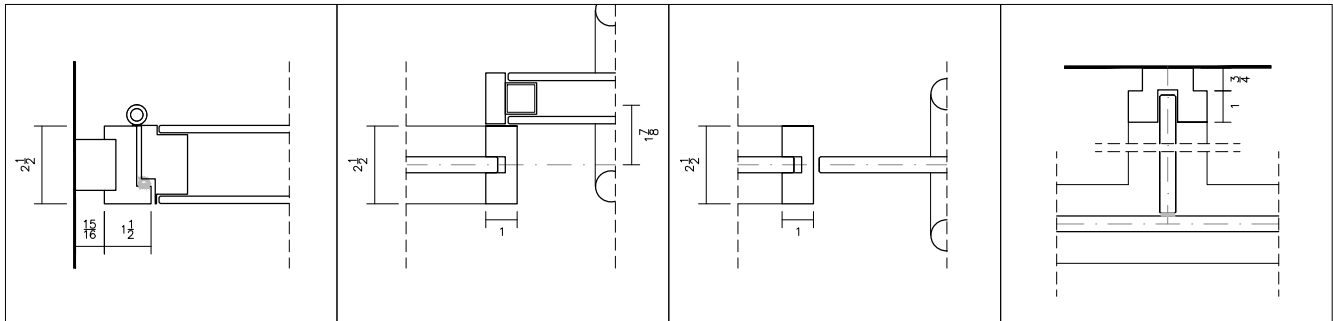

SLIDER BOTTOM GUIDE  
W/ FLUSH DOUBLE-GLAZED SLIDER

FRAMED GLASS PIVOT DOOR,  
BOTTOM FLOOR BOX

VERTICAL MULLION

DOOR FRAME, FLUSH DOUBLE-GLAZED  
DOOR, STRIKE SIDE @ WALL CONNECTION

FLUSH DOUBLE-GLAZED SLIDER,  
HANDLE SIDE @ WALL CONNECTION

FRAMED GLASS PIVOT DOOR,  
HANDLE SIDE @ WALL CONNECTION

T-RETURN  
@ GLASS JOINT VHB CONNECTION

DOOR FRAME, FLUSH DOUBLE-GLAZED  
DOOR, HINGE SIDE @ WALL CONNECTION

FLUSH DOUBLE-GLAZED SLIDER,  
HANDLE SIDE @ UPRIGHT