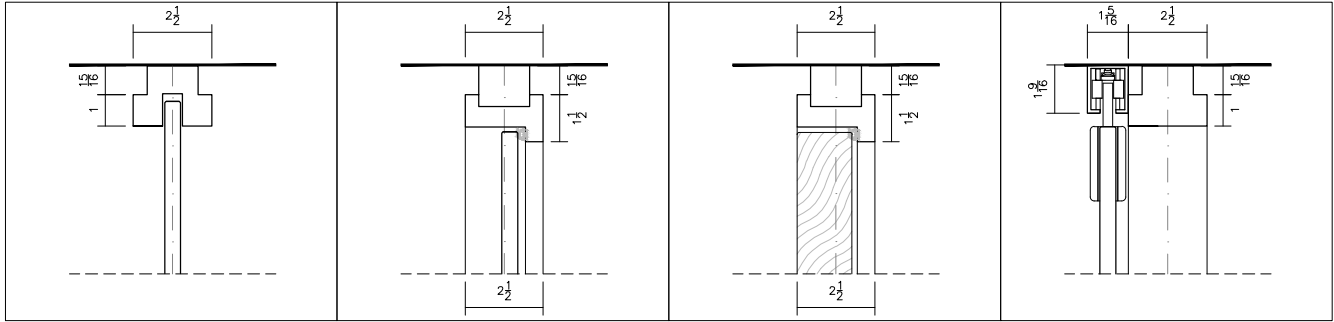

AURORA - STANDARD DETAILS

TOP TRACK

DOOR FRAME HEADER
W/ GLASS LEAF DOOR

DOOR FRAME HEADER
W/ WOOD DOOR

SLIDER TOP TRACK