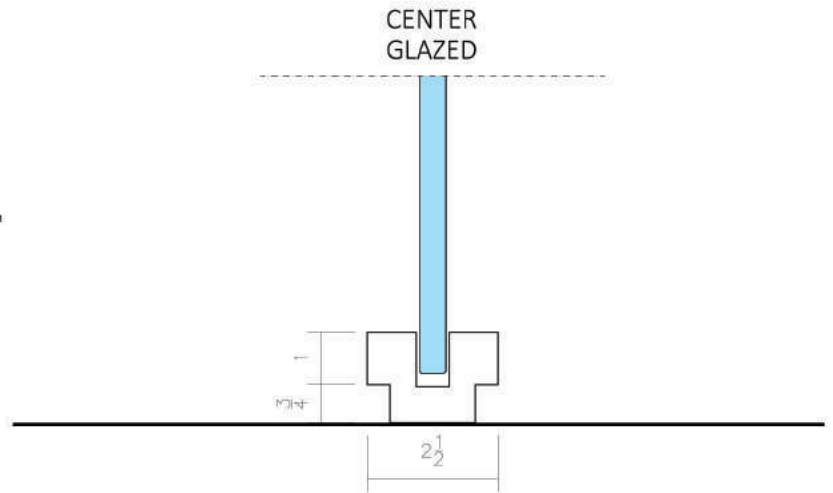

# AURORA SERIES

A classic profile with a recessed reveal to enhance its slim appearance.

Framing: Aluminum

System Height recommended limit: 9'-6"

Door leaf compatibility:

- Slim-line (1-1/8") flush glazed door (single or double glazed)
- Glass leaf (swinging or sliding door)
- Wood leaf (swinging or sliding door)

# AURORA - STANDARD DETAILS

TOP TRACK

DOOR FRAME HEADER  
W/ GLASS LEAF DOOR

DOOR FRAME HEADER  
W/ WOOD DOOR

SLIDER TOP TRACK

BOTTOM TRACK

DOOR LEAF UNDERCUT  
W/ GLASS LEAF DOOR

DOOR LEAF UNDERCUT  
W/ WOOD DOOR

SLIDER BOTTOM GUIDE

WALL TRACK

DOOR FRAME, GLASS DOOR, STRIKE SIDE  
@ WALL CONNECTION

DOOR FRAME, WOOD DOOR, STRIKE SIDE  
@ WALL CONNECTION

SLIDER DOOR, HANDLE SIDE  
@ WALL CONNECTION

GLASS-TO-GLASS TYPICAL JOINT  
@ VHB CONNECTION