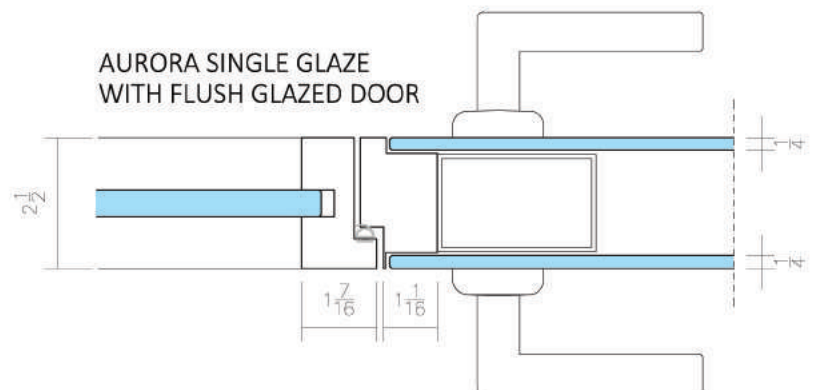

# AURORA SERIES

A classic profile with a recessed reveal to enhance its slim appearance.

Framing: Aluminum

System Height recommended limit: 9'-6"

Door leaf compatibility:

- Slim-line (1-1/8") flush glazed door (single or double glazed)
- Glass leaf (swinging or sliding door)
- Wood leaf (swinging or sliding door)

# AURORA - STANDARD DETAILS

TOP TRACK

DOOR FRAME HEADER  
W/ GLASS LEAF DOOR

DOOR FRAME HEADER  
W/ WOOD DOOR

SLIDER TOP TRACK

BOTTOM TRACK

DOOR LEAF UNDERCUT  
W/ GLASS LEAF DOOR

DOOR LEAF UNDERCUT  
W/ WOOD DOOR