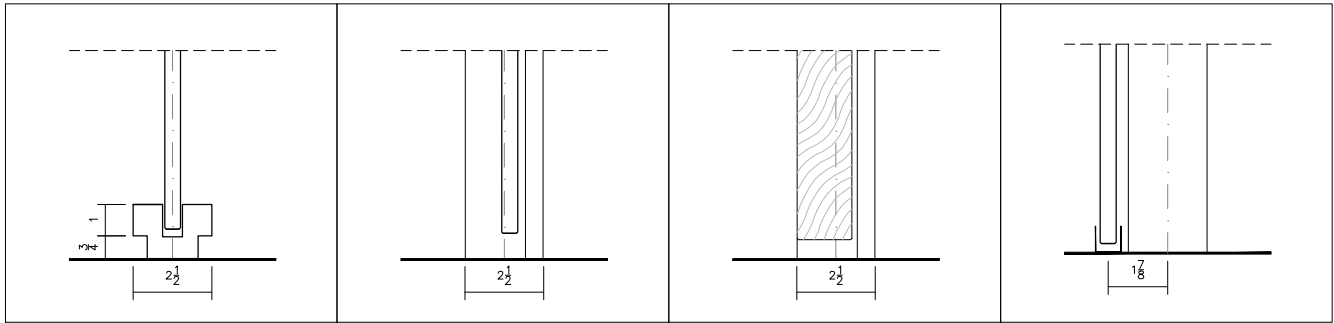

# AURORA - STANDARD DETAILS

TOP TRACK

DOOR FRAME HEADER  
W/ GLASS LEAF DOOR

DOOR FRAME HEADER  
W/ WOOD DOOR

SLIDER TOP TRACK

BOTTOM TRACK

DOOR LEAF UNDERCUT  
W/ GLASS LEAF DOOR

DOOR LEAF UNDERCUT  
W/ WOOD DOOR