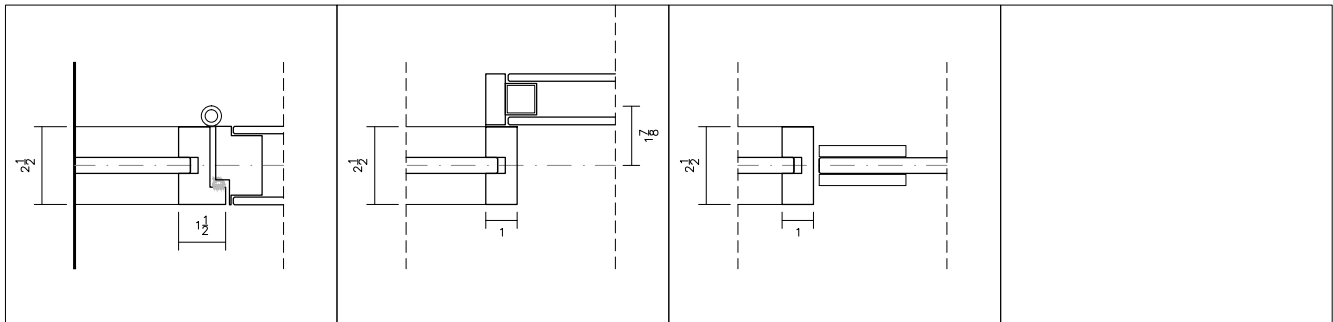

DOOR FRAME, FLUSH DOUBLE-GLAZED
DOOR, HINGE SIDE @ GLASS CONNECTION

FLUSH DOUBLE-GLAZED SLIDER,
REAR SIDE @ UPRIGHT

FRAMED GLASS PIVOT DOOR,
REAR SIDE @ UPRIGHT