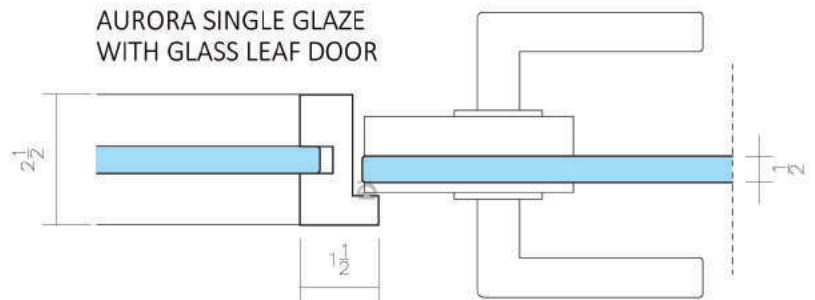

AURORA SERIES

A classic profile with a recessed reveal to enhance its slim appearance.

Framing: Aluminum

System Height recommended limit: 9'-6"

Door leaf compatibility:

- Slim-line (1-1/8") flush glazed door (single or double glazed)
- Glass leaf (swinging or sliding door)
- Wood leaf (swinging or sliding door)

Standard Finish Options:

- Anodized (clear or color)
- Powdercoated custom color

Standard Glass Options:

- Clear tempered
- Low iron
- Laminated
- Standard or custom film
- Electrified privacy