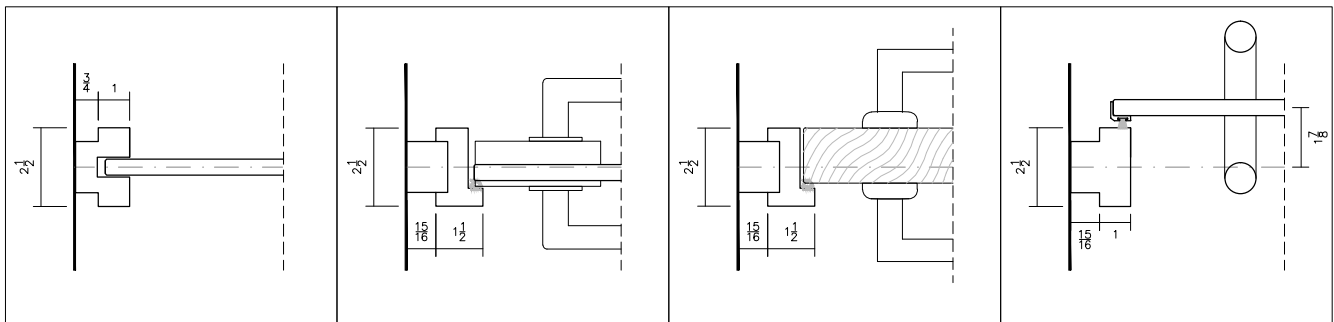

WALL TRACK

DOOR FRAME, GLASS DOOR, STRIKE SIDE
@ WALL CONNECTION

DOOR FRAME, WOOD DOOR, STRIKE SIDE
@ WALL CONNECTION

SLIDER DOOR, HANDLE SIDE
@ WALL CONNECTION