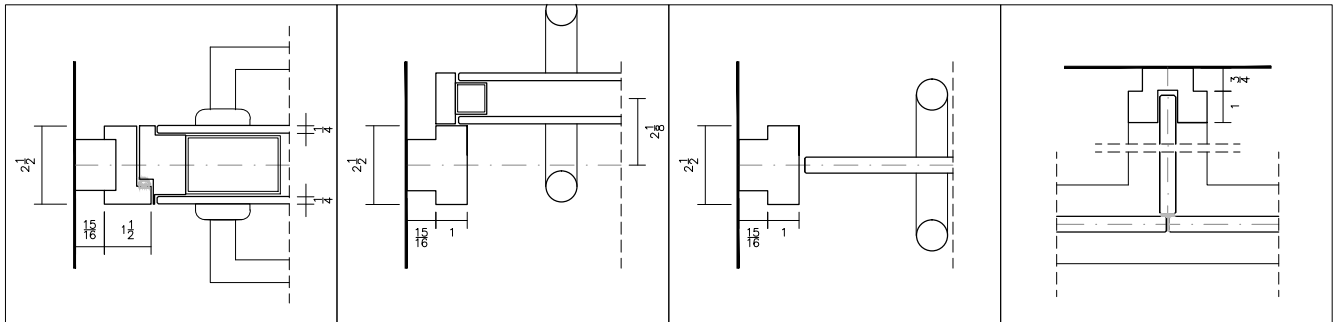

DOOR FRAME, FLUSH DOUBLE-GLAZED
DOOR, STRIKE SIDE @ WALL CONNECTION

FLUSH DOUBLE-GLAZED SLIDER,
HANDLE SIDE @ WALL CONNECTION

FRAMED GLASS PIVOT DOOR,
HANDLE SIDE @ WALL CONNECTION

T-RETURN
@ GLASS JOINT VHB CONNECTION