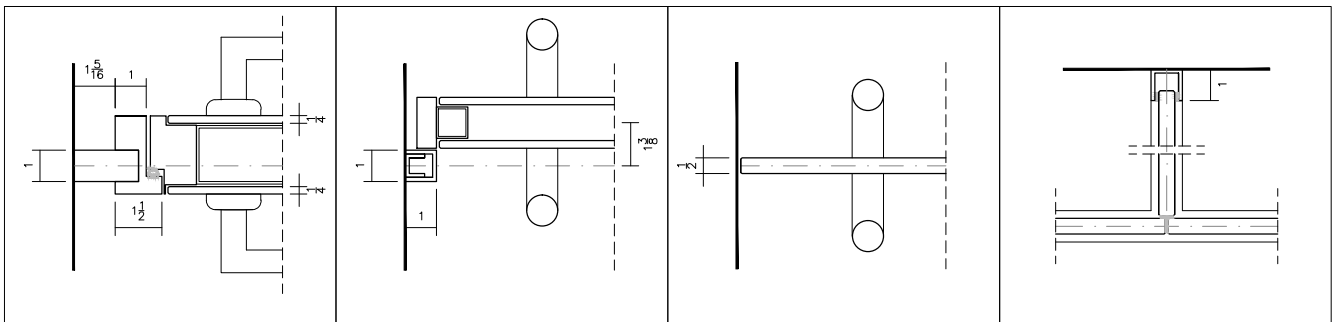

FRAMELESS GLASS PIVOT DOOR,
TOP

BYPASS, CUSTOM DRYWALL CAP

DOOR LEAF UNDERCUT
W/ FLUSH DOUBLE-GLAZED DOOR

SLIDER BOTTOM GUIDE
W/ FLUSH DOUBLE-GLAZED SLIDER

FRAMELESS GLASS PIVOT DOOR,
BOTTOM FLOOR BOX

BYPASS, WALL CHANNEL

DOOR FRAME, FLUSH DOUBLE-GLAZED
DOOR, STRIKE SIDE @ WALL CONNECTION

FLUSH DOUBLE-GLAZED SLIDER,
HANDLE SIDE @ WALL CONNECTION

FRAMELESS GLASS PIVOT DOOR,
HANDLE SIDE @ WALL CONNECTION

T-RETURN
@ GLASS JOINT VHB CONNECTION