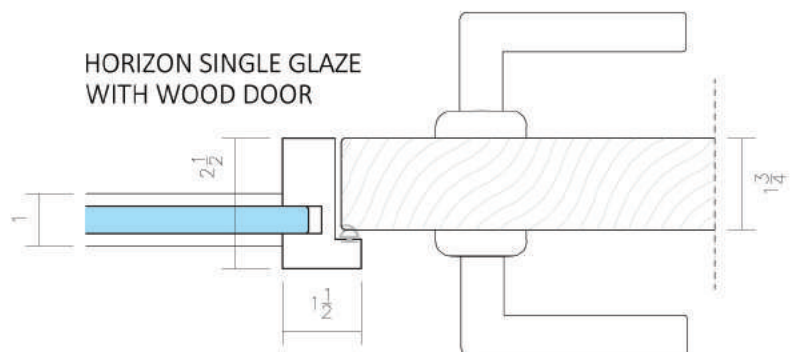

HORIZON SERIES

The slimmest framing possible, without sacrificing stability or performance.

Framing: Aluminum

System Height recommended limit: 9'-6"

Door leaf compatibility:

- Slim-line (1-1/8") flush glazed door (single or double glazed)
- Glass leaf (swinging or sliding door)
- Wood leaf (swinging or sliding door)

Standard Finish Options:

- Anodized (clear or color)
- Powdercoated custom color

Standard Glass Options:

- Clear tempered
- Low iron
- Laminated
- Standard or custom film
- Electrified privacy