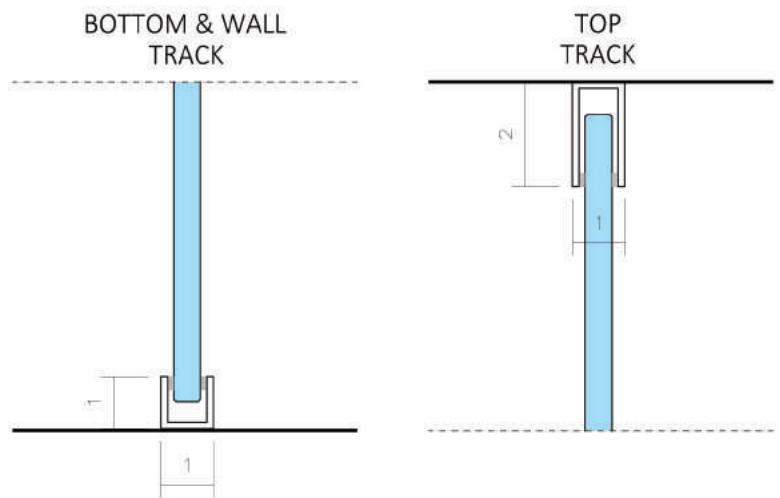

HORIZON SERIES

The slimmest framing possible, without sacrificing stability or performance.

Framing: Aluminum

System Height recommended limit: 9'-6"

Door leaf compatibility:

- Slim-line (1-1/8") flush glazed door (single or double glazed)
- Glass leaf (swinging or sliding door)
- Wood leaf (swinging or sliding door)

Standard Finish Options:

- Anodized (clear or color)
- Powdercoated custom color

Standard Glass Options:

- Clear tempered
- Low iron
- Laminated
- Standard or custom film
- Electrified privacy