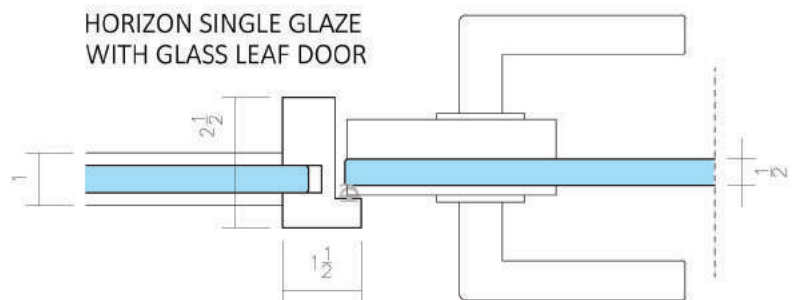

HORIZON SERIES

The slimmest framing possible, without sacrificing stability or performance.

Framing: Aluminum

System Height recommended limit: 9'-6"

Door leaf compatibility:

- Slim-line (1-1/8") flush glazed door (single or double glazed)
- Glass leaf (swinging or sliding door)
- Wood leaf (swinging or sliding door)

Standard Finish Options:

- Anodized (clear or color)
- Powdercoated custom color

Standard Glass Options:

- Clear tempered
- Low iron
- Laminated
- Standard or custom film
- Electrified privacy