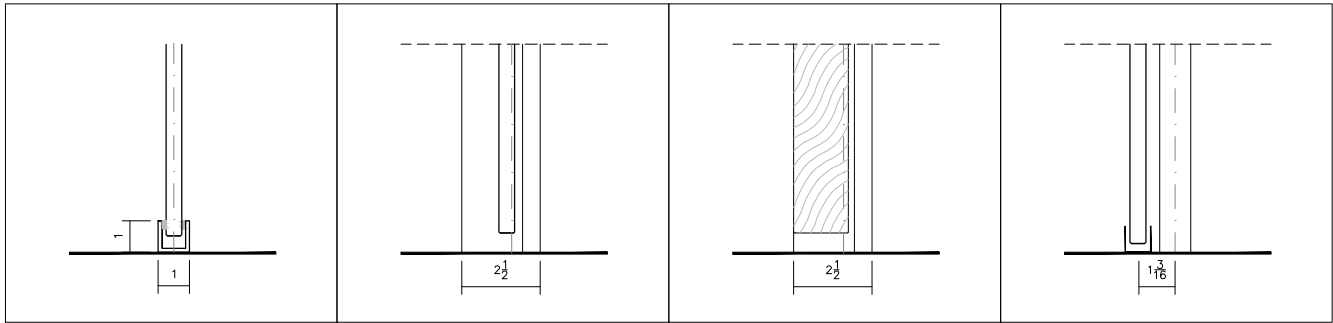

BOTTOM TRACK

DOOR LEAF UNDERCUT
W/ GLASS LEAF DOOR

DOOR LEAF UNDERCUT
W/ WOOD DOOR

SLIDER BOTTOM GUIDE
W/ GLASS LEAF DOOR