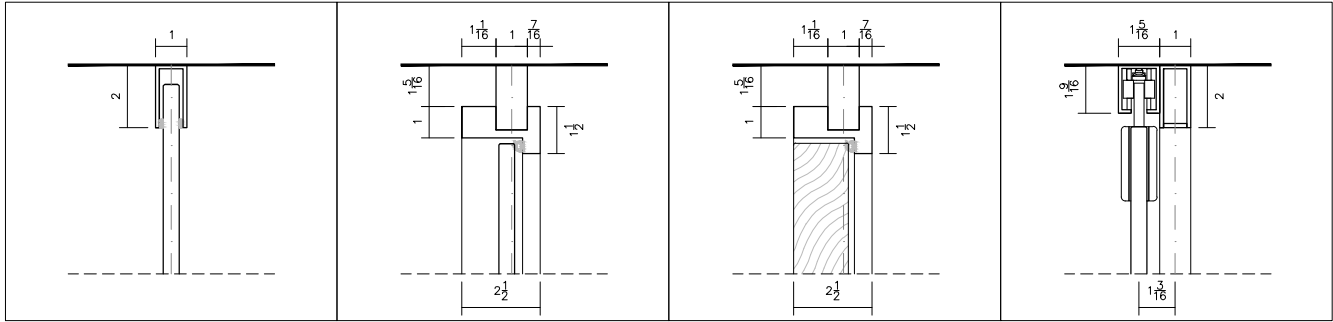

HORIZON SERIES

The slimmest framing possible, without sacrificing stability or performance.

Framing: Aluminum

System Height recommended limit: 9'-6"

Door leaf compatibility:

- Slim-line (1-1/8") flush glazed door (single or double glazed)
- Glass leaf (swinging or sliding door)
- Wood leaf (swinging or sliding door)

TOP TRACK

DOOR FRAME HEADER
W/ GLASS LEAF DOOR

DOOR FRAME HEADER
W/ WOOD DOOR

SLIDER TOP TRACK
W/ GLASS LEAF DOOR

BOTTOM TRACK

DOOR LEAF UNDERCUT
W/ GLASS LEAF DOOR

DOOR LEAF UNDERCUT
W/ WOOD DOOR

SLIDER BOTTOM GUIDE
W/ GLASS LEAF DOOR