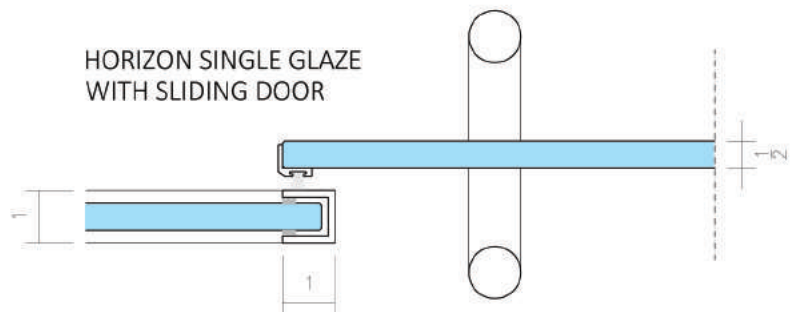

HORIZON SERIES

The slimmest framing possible, without sacrificing stability or performance.

Framing: Aluminum

System Height recommended limit: 9'-6"

Door leaf compatibility:

- Slim-line (1-1/8") flush glazed door (single or double glazed)
- Glass leaf (swinging or sliding door)
- Wood leaf (swinging or sliding door)

Standard Finish Options:

- Anodized (clear or color)
- Powdercoated custom color

Standard Glass Options:

- Clear tempered
- Low iron
- Laminated
- Standard or custom film
- Electrified privacy