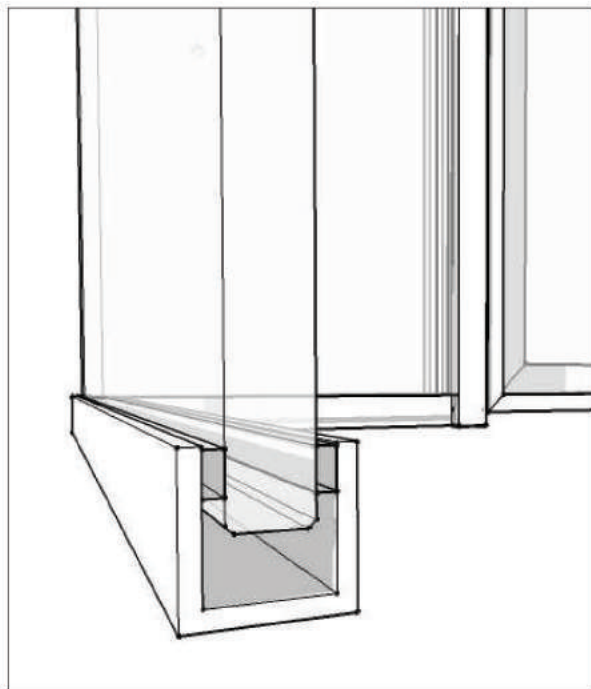

HORIZON SERIES

The slimmest framing possible, without sacrificing stability or performance.

Framing: Aluminum

System Height recommended limit: 9'-6"

Door leaf compatibility:

- Slim-line (1-1/8") flush glazed door (single or double glazed)
- Glass leaf (swinging or sliding door)
- Wood leaf (swinging or sliding door)

Standard Finish Options:

- Anodized (clear or color)
- Powdercoated custom color

Standard Glass Options:

- Clear tempered
- Low iron
- Laminated
- Standard or custom film
- Electrified privacy