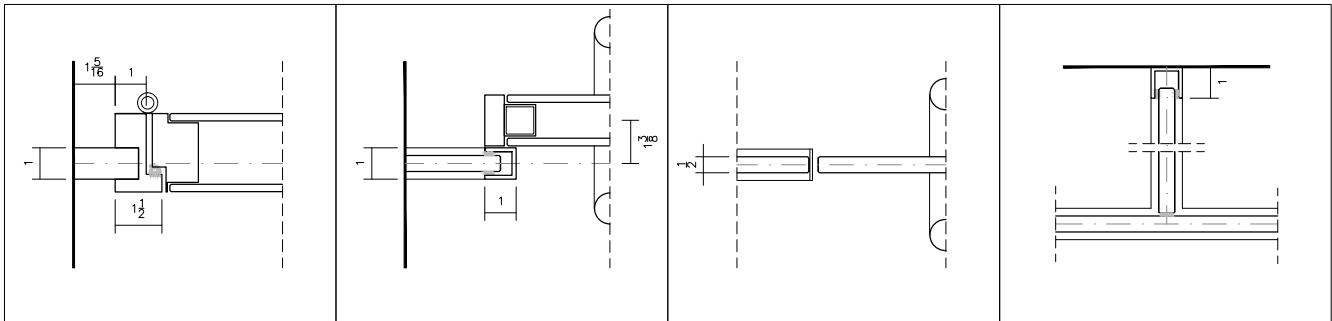

FRAMELESS GLASS PIVOT DOOR,
TOP

BYPASS, CUSTOM DRYWALL CAP

DOOR LEAF UNDERCUT
W/ FLUSH DOUBLE-GLAZED DOOR

SLIDER BOTTOM GUIDE
W/ FLUSH DOUBLE-GLAZED SLIDER

FRAMELESS GLASS PIVOT DOOR,
BOTTOM FLOOR BOX

BYPASS, WALL CHANNEL

DOOR FRAME, FLUSH DOUBLE-GLAZED
DOOR, STRIKE SIDE @ WALL CONNECTION

FLUSH DOUBLE-GLAZED SLIDER,
HANDLE SIDE @ WALL CONNECTION

FRAMELESS GLASS PIVOT DOOR,
HANDLE SIDE @ WALL CONNECTION

T-RETURN
@ GLASS JOINT VHB CONNECTION