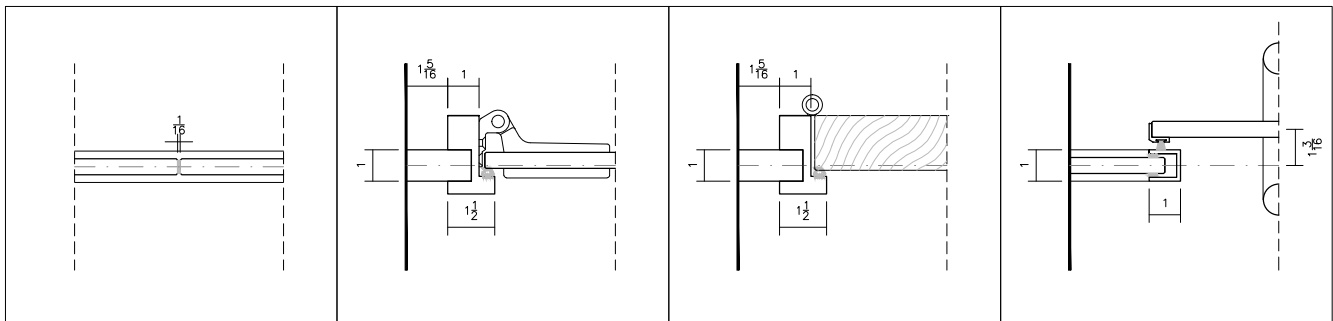

GLASS-TO-GLASS TYPICAL JOINT
@ VHB CONNECTION

DOOR FRAME, GLASS DOOR, HINGE SIDE
@ WALL CONNECTION

DOOR FRAME, WOOD DOOR, HINGE SIDE
@ WALL CONNECTION

SLIDER DOOR, HANDLE SIDE
@ UPRIGHT