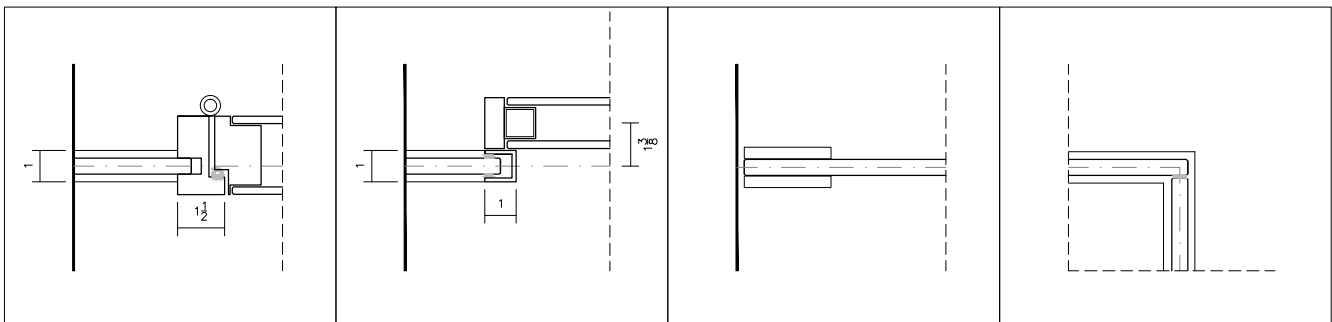

DOOR FRAME, FLUSH DOUBLE-GLAZED
DOOR, STRIKE SIDE @ WALL CONNECTION

FLUSH DOUBLE-GLAZED SLIDER,
HANDLE SIDE @ WALL CONNECTION

FRAMELESS GLASS PIVOT DOOR,
HANDLE SIDE @ WALL CONNECTION

T-RETURN
@ GLASS JOINT VHB CONNECTION

DOOR FRAME, FLUSH DOUBLE-GLAZED
DOOR, HINGE SIDE @ WALL CONNECTION

FLUSH DOUBLE-GLAZED SLIDER,
HANDLE SIDE @ UPRIGHT

FRAMELESS GLASS PIVOT DOOR,
HANDLE SIDE @ GLASS CONNECTION

T-RETURN
@ GLASS FRONT

DOOR FRAME, FLUSH DOUBLE-GLAZED
DOOR, HINGE SIDE @ GLASS CONNECTION