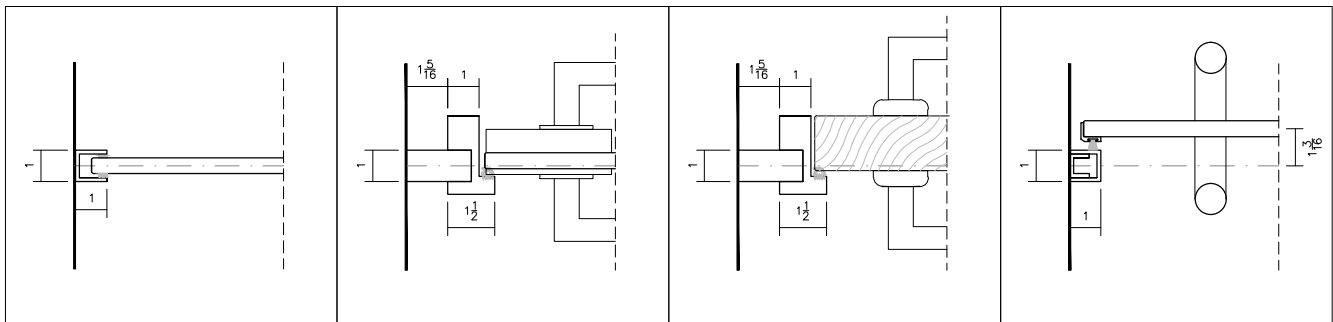

TOP TRACK

DOOR FRAME HEADER
W/ GLASS LEAF DOOR

DOOR FRAME HEADER
W/ WOOD DOOR

SLIDER TOP TRACK
W/ GLASS LEAF DOOR

BOTTOM TRACK

DOOR LEAF UNDERCUT
W/ GLASS LEAF DOOR

DOOR LEAF UNDERCUT
W/ WOOD DOOR

SLIDER BOTTOM GUIDE
W/ GLASS LEAF DOOR

WALL TRACK

DOOR FRAME, GLASS DOOR, STRIKE SIDE
@ WALL CONNECTION

DOOR FRAME, WOOD DOOR, STRIKE SIDE
@ WALL CONNECTION

SLIDER DOOR, HANDLE SIDE
@ WALL CONNECTION

GLASS-TO-GLASS TYPICAL JOINT
@ VHB CONNECTION