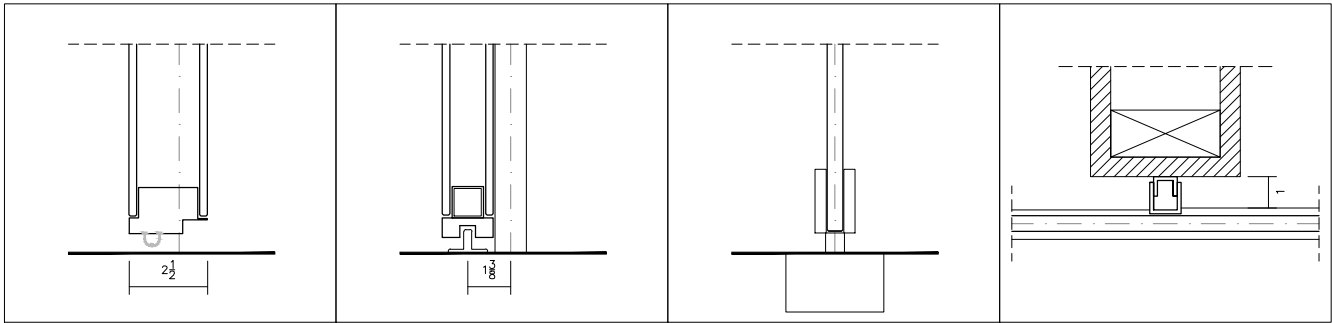

DOOR LEAF UNDERCUT
W/ FLUSH DOUBLE-GLAZED DOOR

SLIDER BOTTOM GUIDE
W/ FLUSH DOUBLE-GLAZED SLIDER

FRAMELESS GLASS PIVOT DOOR,
BOTTOM FLOOR BOX

BYPASS, WALL CHANNEL