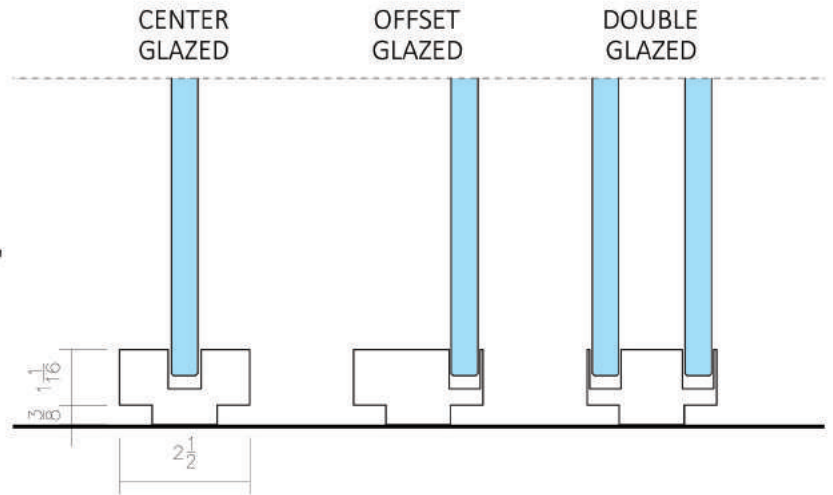

# STRATUS SERIES

A low profile with several glazing options, including double-glazed for enhanced acoustics.

Framing: Aluminum

System Height recommended limit: 9'-6"

Door leaf compatibility:

- Slim-line (1-1/8") flush glazed door (single or double glazed)
- Glass leaf (swinging or sliding door)
- Wood leaf (swinging or sliding door)

# STRATUS - STANDARD DETAILS

CENTER GLAZED, TOP TRACK

OFFSET GLAZED, TOP TRACK

DOUBLE GLAZED, TOP TRACK

DOOR FRAME HEADER  
W/ GLASS LEAF DOOR

CENTER GLAZED, BOTTOM TRACK

OFFSET GLAZED, BOTTOM TRACK

DOUBLE GLAZED, BOTTOM TRACK

DOOR FRAME UNDERCUT  
W/ GLASS LEAF DOOR

CENTER GLAZED, WALL TRACK

OFFSET GLAZED, WALL TRACK

DOUBLE GLAZED, WALL TRACK

DOOR FRAME, GLASS DOOR, STRIKE SIDE  
@ WALL CONNECTION

CENTER GLAZED, GLASS-TO-GLASS TYPICAL  
JOINT @ VHB CONNECTION

OFFSET GLAZED, GLASS-TO-GLASS TYPICAL  
JOINT @ VHB CONNECTION

DOUBLE GLAZED, GLASS-TO-GLASS TYPICAL  
JOINT @ VHB CONNECTION

DOOR FRAME, GLASS DOOR, HINGE SIDE  
@ WALL CONNECTION

CENTER GLAZED, MITERED GLASS CORNER  
@ VHB CONNECTION