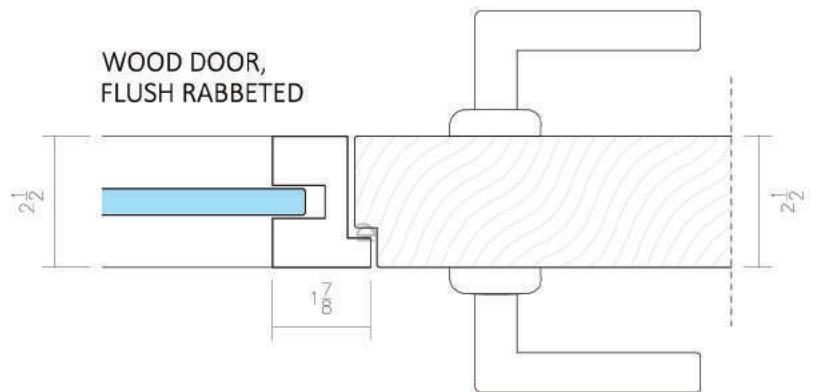

# STRATUS SERIES

A low profile with several glazing options, including double-glazed for enhanced acoustics.

Framing: Aluminum

System Height recommended limit: 9'-6"

Door leaf compatibility:

- Slim-line (1-1/8") flush glazed door (single or double glazed)
- Glass leaf (swinging or sliding door)
- Wood leaf (swinging or sliding door)

# STRATUS - STANDARD DETAILS

CENTER GLAZED, TOP TRACK

OFFSET GLAZED, TOP TRACK

DOUBLE GLAZED, TOP TRACK

DOOR FRAME HEADER  
W/ GLASS LEAF DOOR

CENTER GLAZED, BOTTOM TRACK

OFFSET GLAZED, BOTTOM TRACK

DOUBLE GLAZED, BOTTOM TRACK