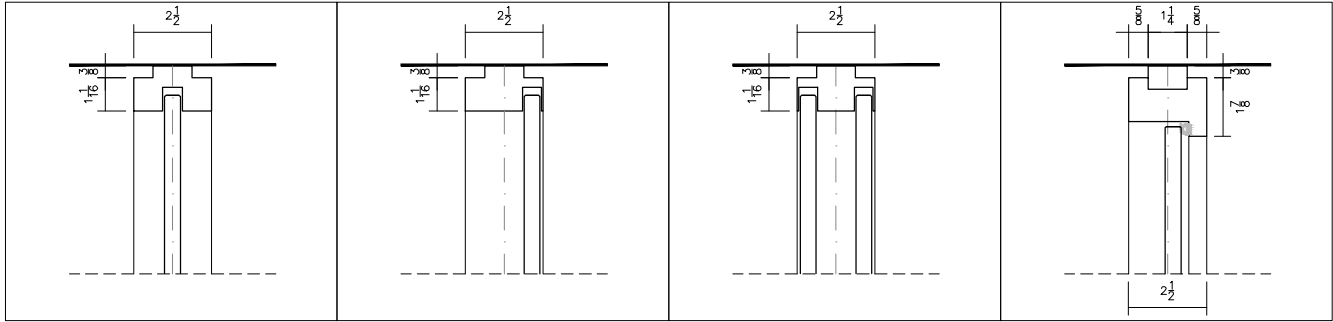

# STRATUS SERIES

A low profile with several glazing options, including double-glazed for enhanced acoustics.

Framing: Aluminum

System Height recommended limit: 9'-6"

Door leaf compatibility:

- Slim-line (1-1/8") flush glazed door (single or double glazed)
- Glass leaf (swinging or sliding door)
- Wood leaf (swinging or sliding door)

# STRATUS - STANDARD DETAILS

CENTER GLAZED, TOP TRACK

OFFSET GLAZED, TOP TRACK

DOUBLE GLAZED, TOP TRACK

DOOR FRAME HEADER  
W/ GLASS LEAF DOOR

CENTER GLAZED, BOTTOM TRACK

OFFSET GLAZED, BOTTOM TRACK

DOUBLE GLAZED, BOTTOM TRACK