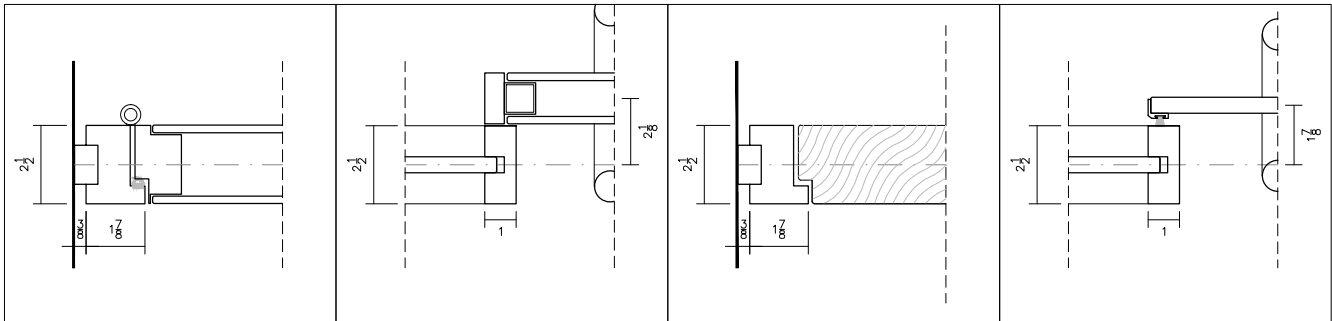

DOOR FRAME, FLUSH DOUBLE-GLAZED
DOOR, HINGE SIDE @ WALL CONNECTION

FLUSH DOUBLE-GLAZED SLIDER,
HANDLE SIDE @ UPRIGHT

DOOR FRAME, FLUSH RABBETED WOOD
DOOR, HINGE SIDE @ WALL CONNECTION

SLIDER DOOR, HANDLE SIDE
@ UPRIGHT