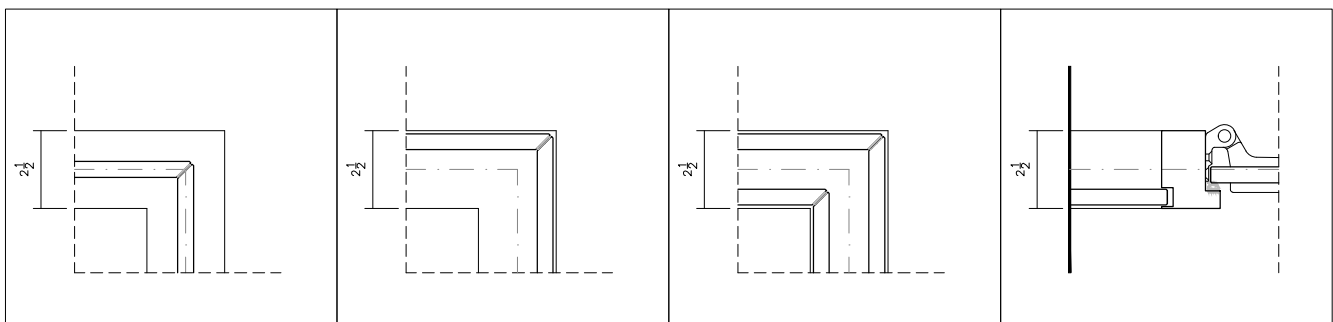

CENTER GLAZED, MITERED GLASS CORNER
@ VHB CONNECTION

OFFSET GLAZED, MITERED GLASS CORNER
@ VHB CONNECTION

DOUBLE GLAZED, MITERED GLASS CORNER
@ VHB CONNECTION

DOOR FRAME, GLASS DOOR, HINGE SIDE
@ OFFSET GLASS CONNECTION