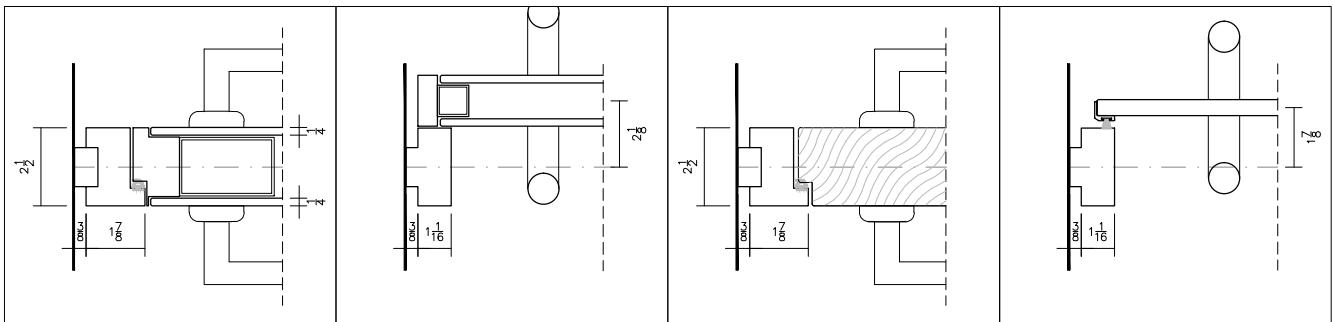

DOOR FRAME, FLUSH DOUBLE-GLAZED
DOOR, STRIKE SIDE @ WALL CONNECTION

FLUSH DOUBLE-GLAZED SLIDER,
HANDLE SIDE @ WALL CONNECTION

DOOR FRAME, FLUSH RABBETED WOOD
DOOR, STRIKE SIDE @ WALL CONNECTION

SLIDER DOOR, HANDLE SIDE
@ WALL CONNECTION