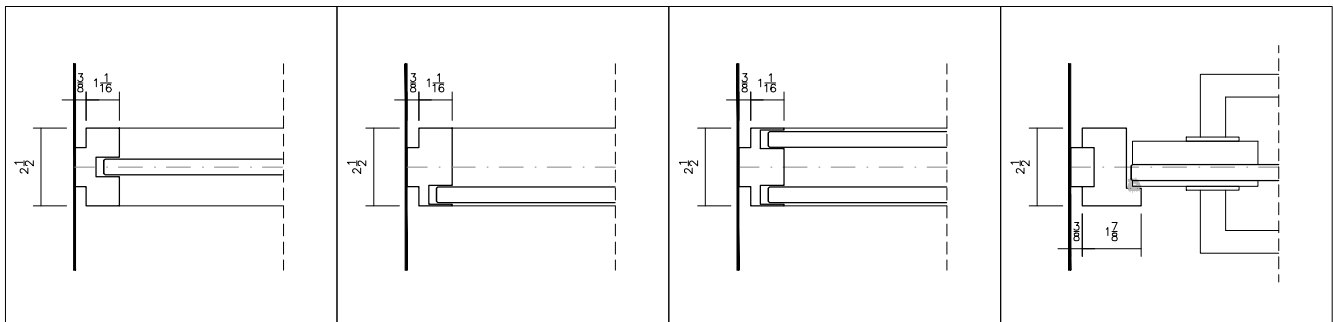

# STRATUS - STANDARD DETAILS

CENTER GLAZED, TOP TRACK

OFFSET GLAZED, TOP TRACK

DOUBLE GLAZED, TOP TRACK

DOOR FRAME HEADER  
W/ GLASS LEAF DOOR

CENTER GLAZED, BOTTOM TRACK

OFFSET GLAZED, BOTTOM TRACK

DOUBLE GLAZED, BOTTOM TRACK

DOOR FRAME UNDERCUT  
W/ GLASS LEAF DOOR

CENTER GLAZED, WALL TRACK

OFFSET GLAZED, WALL TRACK

DOUBLE GLAZED, WALL TRACK

DOOR FRAME, GLASS DOOR, STRIKE SIDE  
@ WALL CONNECTION

CENTER GLAZED, GLASS-TO-GLASS TYPICAL  
JOINT @ VHB CONNECTION