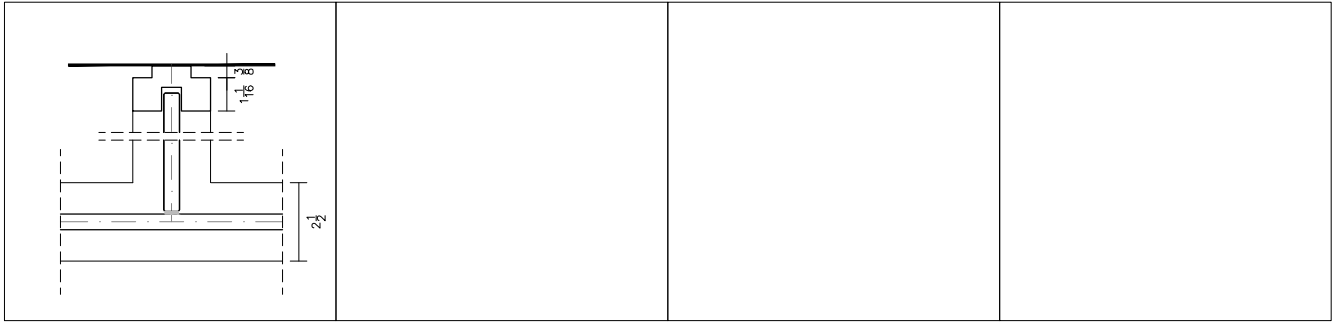

STRATUS - STANDARD DETAILS

T-RETURN
@ CENTER-GLAZED GLASS FRONT