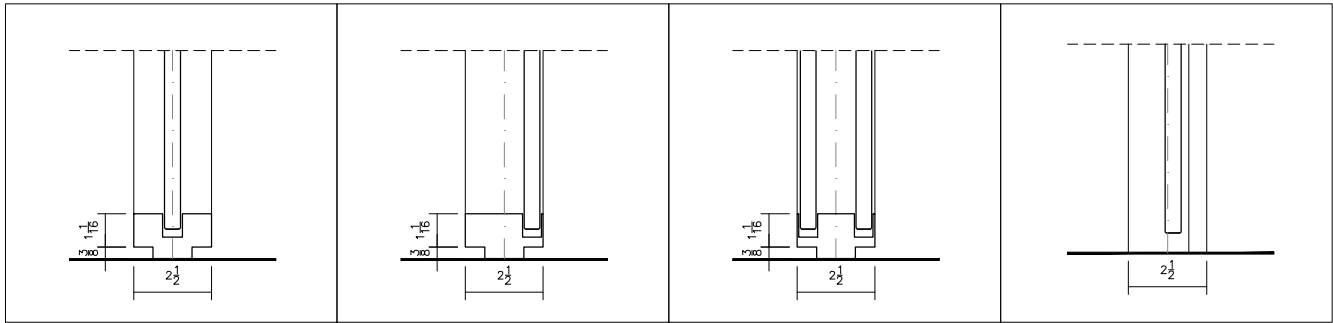

# STRATUS - STANDARD DETAILS

CENTER GLAZED, TOP TRACK

OFFSET GLAZED, TOP TRACK

DOUBLE GLAZED, TOP TRACK

DOOR FRAME HEADER  
W/ GLASS LEAF DOOR

CENTER GLAZED, BOTTOM TRACK

OFFSET GLAZED, BOTTOM TRACK

DOUBLE GLAZED, BOTTOM TRACK