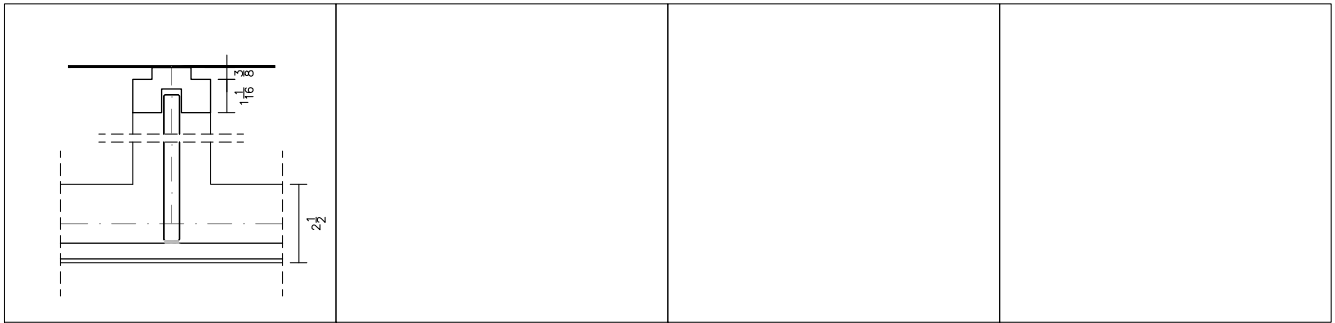

T-RETURN
@ OFFSET-GLAZED GLASS FRONT