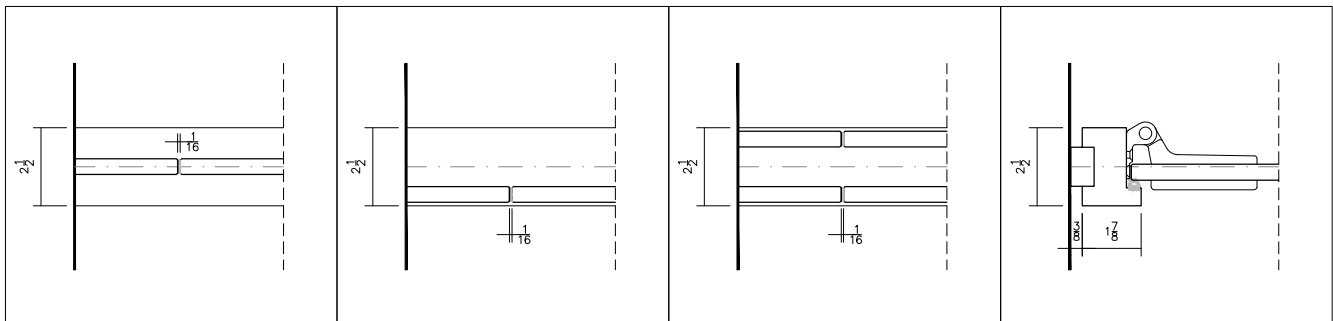

DOOR FRAME UNDERCUT  
W/ GLASS LEAF DOOR

CENTER GLAZED, WALL TRACK

OFFSET GLAZED, WALL TRACK

DOUBLE GLAZED, WALL TRACK

DOOR FRAME, GLASS DOOR, STRIKE SIDE  
@ WALL CONNECTION

CENTER GLAZED, GLASS-TO-GLASS TYPICAL  
JOINT @ VHB CONNECTION