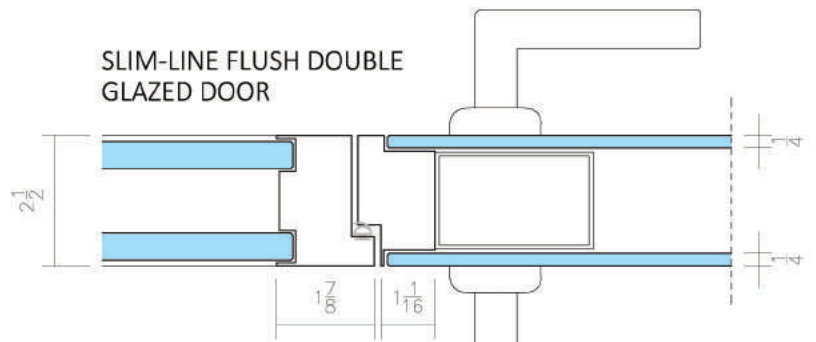

# STRATUS SERIES

A low profile with several glazing options, including double-glazed for enhanced acoustics.

Framing: Aluminum

System Height recommended limit: 9'-6"

Door leaf compatibility:

- Slim-line (1-1/8") flush glazed door (single or double glazed)
- Glass leaf (swinging or sliding door)
- Wood leaf (swinging or sliding door)

# STRATUS - STANDARD DETAILS

CENTER GLAZED, TOP TRACK

OFFSET GLAZED, TOP TRACK

DOUBLE GLAZED, TOP TRACK

DOOR FRAME HEADER  
W/ GLASS LEAF DOOR

CENTER GLAZED, BOTTOM TRACK

OFFSET GLAZED, BOTTOM TRACK

DOUBLE GLAZED, BOTTOM TRACK

DOOR FRAME UNDERCUT  
W/ GLASS LEAF DOOR

CENTER GLAZED, WALL TRACK

OFFSET GLAZED, WALL TRACK

DOUBLE GLAZED, WALL TRACK

DOOR FRAME, GLASS DOOR, STRIKE SIDE  
@ WALL CONNECTION

CENTER GLAZED, GLASS-TO-GLASS TYPICAL  
JOINT @ VHB CONNECTION