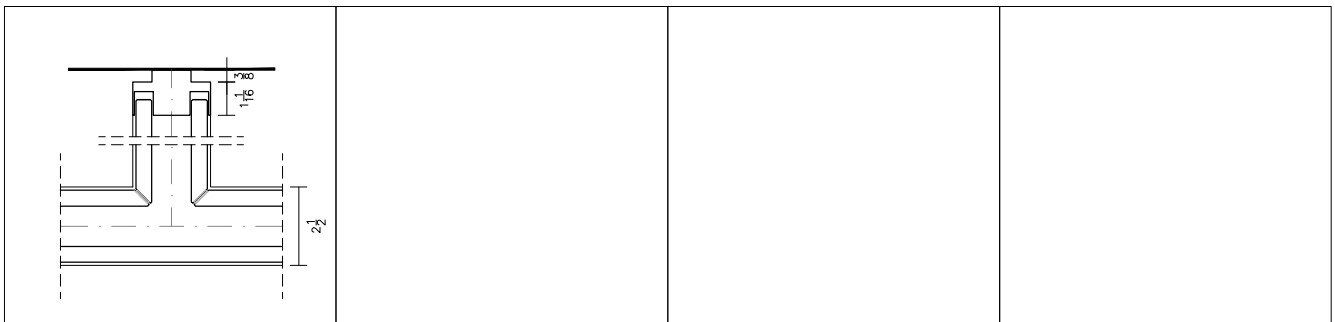

T-RETURN, MITERED
@ DOUBLE-GLAZED GLASS FRONT