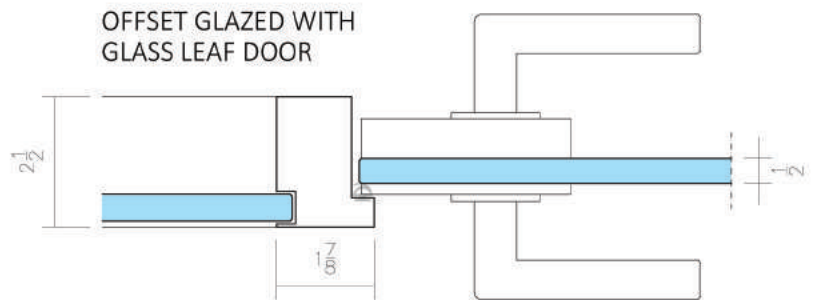

# STRATUS SERIES

A low profile with several glazing options, including double-glazed for enhanced acoustics.

Framing: Aluminum

System Height recommended limit: 9'-6"

Door leaf compatibility:

- Slim-line (1-1/8") flush glazed door (single or double glazed)
- Glass leaf (swinging or sliding door)
- Wood leaf (swinging or sliding door)

# STRATUS - STANDARD DETAILS

CENTER GLAZED, TOP TRACK

OFFSET GLAZED, TOP TRACK

DOUBLE GLAZED, TOP TRACK

DOOR FRAME HEADER  
W/ GLASS LEAF DOOR

CENTER GLAZED, BOTTOM TRACK

OFFSET GLAZED, BOTTOM TRACK

DOUBLE GLAZED, BOTTOM TRACK

DOOR FRAME UNDERCUT  
W/ GLASS LEAF DOOR

CENTER GLAZED, WALL TRACK

OFFSET GLAZED, WALL TRACK

DOUBLE GLAZED, WALL TRACK

DOOR FRAME, GLASS DOOR, STRIKE SIDE  
@ WALL CONNECTION

CENTER GLAZED, GLASS-TO-GLASS TYPICAL  
JOINT @ VHB CONNECTION