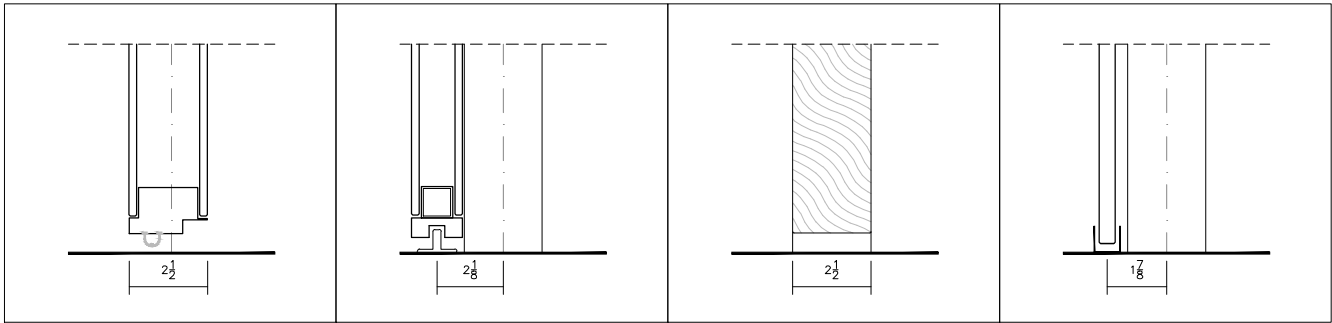

# STRATUS - STANDARD DETAILS

DOOR FRAME HEADER  
W/ FLUSH DOUBLE-GLAZED DOOR

SLIDER TOP TRACK  
W/ FLUSH DOUBLE-GLAZED SLIDER

DOOR FRAME HEADER  
W/ FLUSH RABBETED WOOD DOOR

SLIDER TOP TRACK

DOOR FRAME UNDERCUT  
W/ FLUSH DOUBLE-GLAZED DOOR