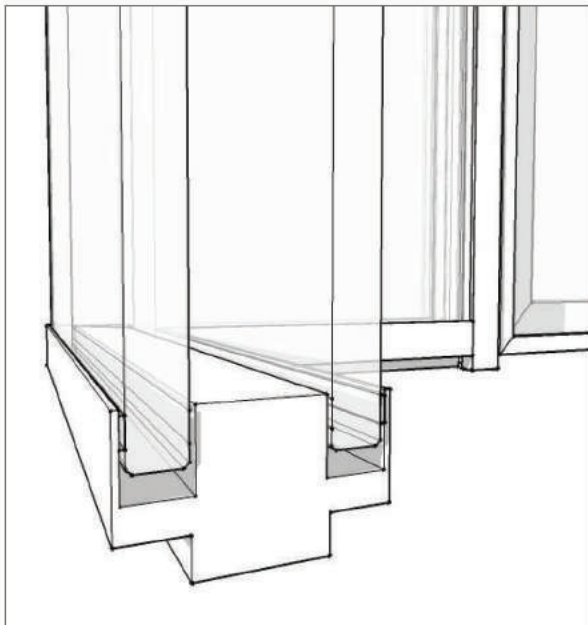

# STRATUS SERIES

A low profile with several glazing options, including double-glazed for enhanced acoustics.

Framing: Aluminum

System Height recommended limit: 9'-6"

Door leaf compatibility:

- Slim-line (1-1/8") flush glazed door (single or double glazed)
- Glass leaf (swinging or sliding door)
- Wood leaf (swinging or sliding door)

# STRATUS - STANDARD DETAILS

CENTER GLAZED, TOP TRACK

OFFSET GLAZED, TOP TRACK

DOUBLE GLAZED, TOP TRACK

DOOR FRAME HEADER  
W/ GLASS LEAF DOOR

CENTER GLAZED, BOTTOM TRACK

OFFSET GLAZED, BOTTOM TRACK

DOUBLE GLAZED, BOTTOM TRACK