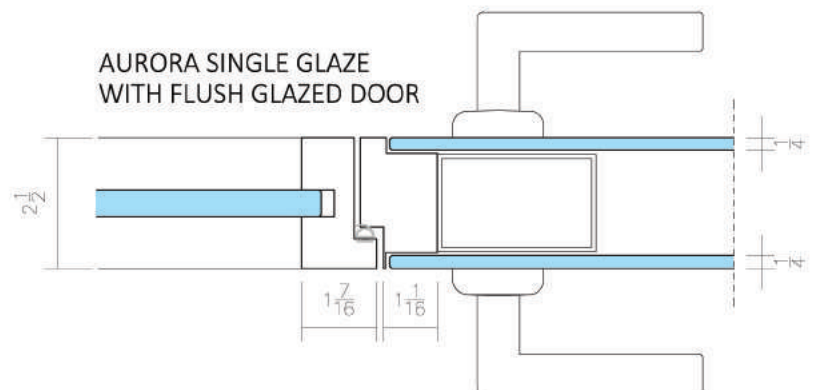

AURORA SERIES

A classic profile with a recessed reveal to enhance its slim appearance.

Framing: Aluminum

System Height recommended limit: 9'-6"

Door leaf compatibility:

- Slim-line (1-1/8") flush glazed door (single or double glazed)
- Glass leaf (swinging or sliding door)
- Wood leaf (swinging or sliding door)

Standard Finish Options:

- Anodized (clear or color)
- Powdercoated custom color

Standard Glass Options:

- Clear tempered
- Low iron
- Laminated
- Standard or custom film
- Electrified privacy