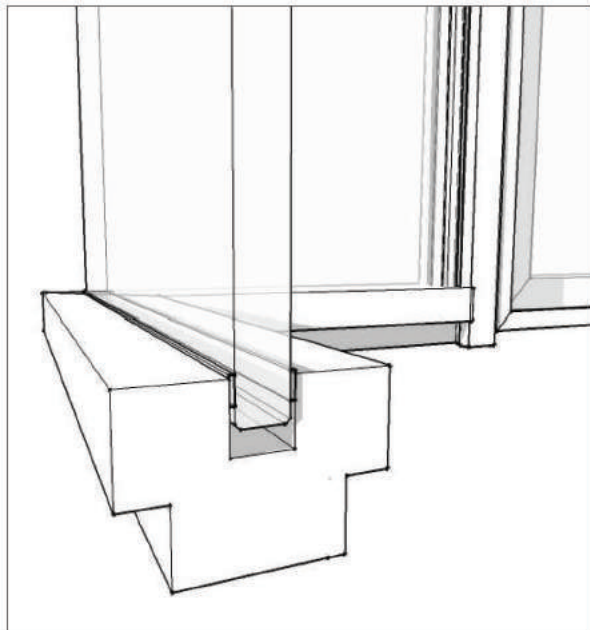

AURORA SERIES

A classic profile with a recessed reveal to enhance its slim appearance.

Framing: Aluminum

System Height recommended limit: 9'-6"

Door leaf compatibility:

- Slim-line (1-1/8") flush glazed door (single or double glazed)
- Glass leaf (swinging or sliding door)
- Wood leaf (swinging or sliding door)

Standard Finish Options:

- Anodized (clear or color)
- Powdercoated custom color

Standard Glass Options:

- Clear tempered
- Low iron
- Laminated
- Standard or custom film
- Electrified privacy