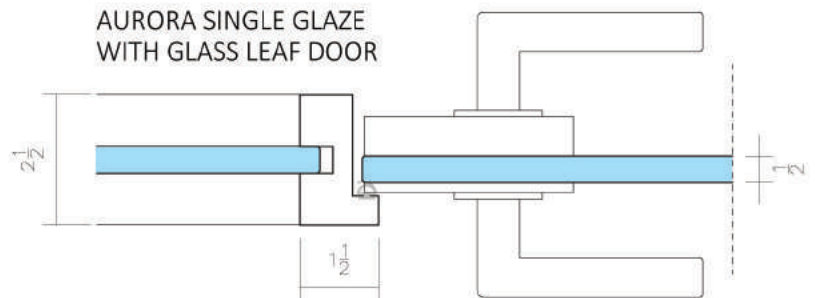

AURORA SERIES

A classic profile with a recessed reveal to enhance its slim appearance.

Framing: Aluminum

System Height recommended limit: 9'-6"

Door leaf compatibility:

- Slim-line (1-1/8") flush glazed door (single or double glazed)
- Glass leaf (swinging or sliding door)
- Wood leaf (swinging or sliding door)

Standard Finish Options:

- Anodized (clear or color)
- Powdercoated custom color

Standard Glass Options:

- Clear tempered
- Low iron
- Laminated
- Standard or custom film
- Electrified privacy