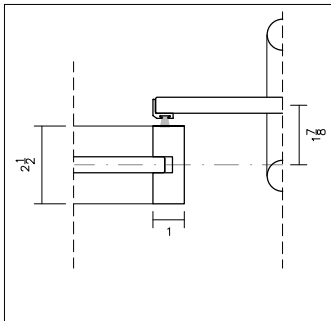

AURORA - STANDARD DETAILS

SLIDER TOP TRACK

FRAMED GLASS PIVOT DOOR,
TOP

T-RETURN
@ GLASS JOINT VHB CONNECTION

SLIDER BOTTOM GUIDE

FRAMED GLASS PIVOT DOOR,
BOTTOM FLOOR BOX

T-RETURN
@ GLASS FRONT

SLIDER DOOR, HANDLE SIDE
@ WALL CONNECTION

FRAMED GLASS PIVOT DOOR,
HANDLE SIDE @ WALL CONNECTION

SLIDER DOOR, HANDLE SIDE
@ UPRIGHT

FRAMED GLASS PIVOT DOOR,
HANDLE SIDE @ UPRIGHT

SLIDER DOOR, REAR SIDE
@ UPRIGHT

FRAMED GLASS PIVOT DOOR,
REAR SIDE @ UPRIGHT