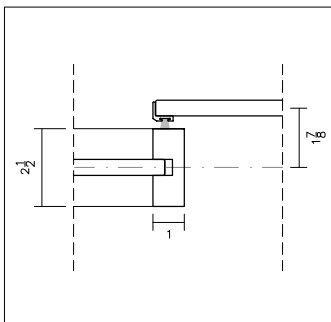

AURORA - STANDARD DETAILS

SLIDER TOP TRACK

FRAMED GLASS PIVOT DOOR,
TOP

T-RETURN
@ GLASS JOINT VHB CONNECTION

SLIDER BOTTOM GUIDE

FRAMED GLASS PIVOT DOOR,
BOTTOM FLOOR BOX

T-RETURN
@ GLASS FRONT

SLIDER DOOR, HANDLE SIDE
@ WALL CONNECTION

FRAMED GLASS PIVOT DOOR,
HANDLE SIDE @ WALL CONNECTION

SLIDER DOOR, HANDLE SIDE
@ UPRIGHT

FRAMED GLASS PIVOT DOOR,
HANDLE SIDE @ UPRIGHT

SLIDER DOOR, REAR SIDE
@ UPRIGHT

FRAMED GLASS PIVOT DOOR,
REAR SIDE @ UPRIGHT