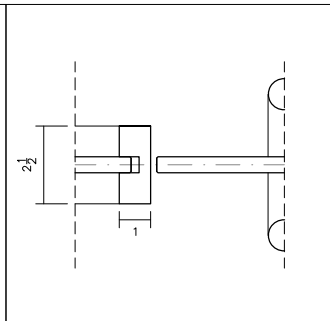

AURORA - STANDARD DETAILS

SLIDER TOP TRACK

FRAMED GLASS PIVOT DOOR,
TOP

T-RETURN
@ GLASS JOINT VHB CONNECTION

SLIDER BOTTOM GUIDE

FRAMED GLASS PIVOT DOOR,
BOTTOM FLOOR BOX

T-RETURN
@ GLASS FRONT

SLIDER DOOR, HANDLE SIDE
@ WALL CONNECTION

FRAMED GLASS PIVOT DOOR,
HANDLE SIDE @ WALL CONNECTION

SLIDER DOOR, HANDLE SIDE
@ UPRIGHT

FRAMED GLASS PIVOT DOOR,
HANDLE SIDE @ UPRIGHT

SLIDER DOOR, REAR SIDE
@ UPRIGHT

FRAMED GLASS PIVOT DOOR,
REAR SIDE @ UPRIGHT