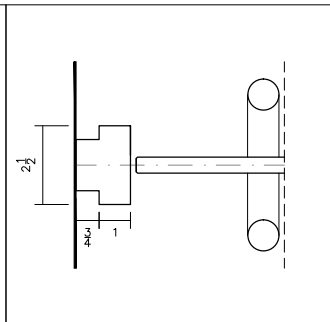

AURORA - STANDARD DETAILS

SLIDER TOP TRACK

FRAMED GLASS PIVOT DOOR,
TOP

T-RETURN
@ GLASS JOINT VHB CONNECTION

SLIDER BOTTOM GUIDE

FRAMED GLASS PIVOT DOOR,
BOTTOM FLOOR BOX

T-RETURN
@ GLASS FRONT

SLIDER DOOR, HANDLE SIDE
@ WALL CONNECTION

FRAMED GLASS PIVOT DOOR,
HANDLE SIDE @ WALL CONNECTION

SLIDER DOOR, HANDLE SIDE
@ UPRIGHT

FRAMED GLASS PIVOT DOOR,
HANDLE SIDE @ UPRIGHT

SLIDER DOOR, REAR SIDE
@ UPRIGHT

FRAMED GLASS PIVOT DOOR,
REAR SIDE @ UPRIGHT