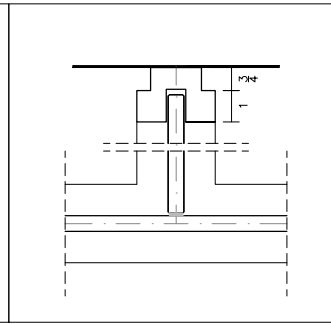

MITERED GLASS CORNER
@ VHB CONNECTION

DOOR FRAME, GLASS DOOR, HINGE SIDE
@ GLASS CONNECTION

DOOR FRAME, WOOD DOOR, HINGE SIDE
@ GLASS CONNECTION

DOOR FRAME, FLUSH DOUBLE-GLAZED
DOOR, HINGE SIDE @ GLASS CONNECTION

AURORA - STANDARD DETAILS

SLIDER TOP TRACK

FRAMED GLASS PIVOT DOOR,
TOP

T-RETURN
@ GLASS JOINT VHB CONNECTION

SLIDER BOTTOM GUIDE

FRAMED GLASS PIVOT DOOR,
BOTTOM FLOOR BOX

T-RETURN
@ GLASS FRONT

SLIDER DOOR, HANDLE SIDE
@ WALL CONNECTION

FRAMED GLASS PIVOT DOOR,
HANDLE SIDE @ WALL CONNECTION

SLIDER DOOR, HANDLE SIDE
@ UPRIGHT

FRAMED GLASS PIVOT DOOR,
HANDLE SIDE @ UPRIGHT

SLIDER DOOR, REAR SIDE
@ UPRIGHT

FRAMED GLASS PIVOT DOOR,
REAR SIDE @ UPRIGHT