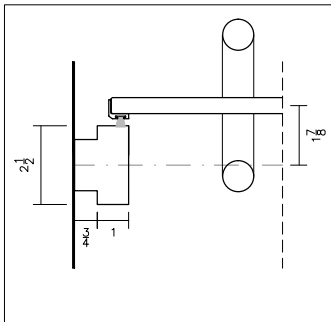

AURORA - STANDARD DETAILS

SLIDER TOP TRACK

FRAMED GLASS PIVOT DOOR,
TOP

T-RETURN
@ GLASS JOINT VHB CONNECTION

SLIDER BOTTOM GUIDE

FRAMED GLASS PIVOT DOOR,
BOTTOM FLOOR BOX

T-RETURN
@ GLASS FRONT

SLIDER DOOR, HANDLE SIDE
@ WALL CONNECTION

FRAMED GLASS PIVOT DOOR,
HANDLE SIDE @ WALL CONNECTION

SLIDER DOOR, HANDLE SIDE
@ UPRIGHT

FRAMED GLASS PIVOT DOOR,
HANDLE SIDE @ UPRIGHT

SLIDER DOOR, REAR SIDE
@ UPRIGHT

FRAMED GLASS PIVOT DOOR,
REAR SIDE @ UPRIGHT