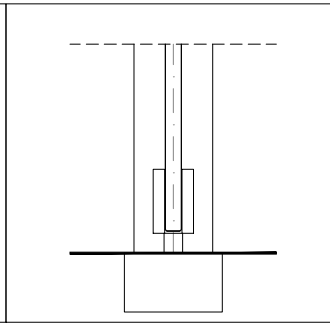

MITERED GLASS CORNER
@ VHB CONNECTION

DOOR FRAME, GLASS DOOR, HINGE SIDE
@ GLASS CONNECTION

DOOR FRAME, WOOD DOOR, HINGE SIDE
@ GLASS CONNECTION

DOOR FRAME, FLUSH DOUBLE-GLAZED
DOOR, HINGE SIDE @ GLASS CONNECTION

AURORA - STANDARD DETAILS

SLIDER TOP TRACK

FRAMED GLASS PIVOT DOOR,
TOP

T-RETURN
@ GLASS JOINT VHB CONNECTION

SLIDER BOTTOM GUIDE

FRAMED GLASS PIVOT DOOR,
BOTTOM FLOOR BOX

T-RETURN
@ GLASS FRONT

SLIDER DOOR, HANDLE SIDE
@ WALL CONNECTION

FRAMED GLASS PIVOT DOOR,
HANDLE SIDE @ WALL CONNECTION

SLIDER DOOR, HANDLE SIDE
@ UPRIGHT

FRAMED GLASS PIVOT DOOR,
HANDLE SIDE @ UPRIGHT

SLIDER DOOR, REAR SIDE
@ UPRIGHT

FRAMED GLASS PIVOT DOOR,
REAR SIDE @ UPRIGHT