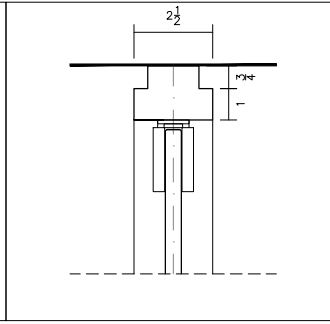

GLASS-TO-GLASS TYPICAL JOINT
@ VHB CONNECTION

DOOR FRAME, GLASS DOOR, HINGE SIDE
@ WALL CONNECTION

DOOR FRAME, WOOD DOOR, HINGE SIDE
@ WALL CONNECTION

DOOR FRAME, FLUSH DOUBLE-GLAZED
DOOR, HINGE SIDE @ WALL CONNECTION

MITERED GLASS CORNER
@ VHB CONNECTION

DOOR FRAME, GLASS DOOR, HINGE SIDE
@ GLASS CONNECTION

DOOR FRAME, WOOD DOOR, HINGE SIDE
@ GLASS CONNECTION

DOOR FRAME, FLUSH DOUBLE-GLAZED
DOOR, HINGE SIDE @ GLASS CONNECTION

AURORA - STANDARD DETAILS

SLIDER TOP TRACK

FRAMED GLASS PIVOT DOOR,
TOP

T-RETURN
@ GLASS JOINT VHB CONNECTION

SLIDER BOTTOM GUIDE

FRAMED GLASS PIVOT DOOR,
BOTTOM FLOOR BOX

T-RETURN
@ GLASS FRONT

SLIDER DOOR, HANDLE SIDE
@ WALL CONNECTION