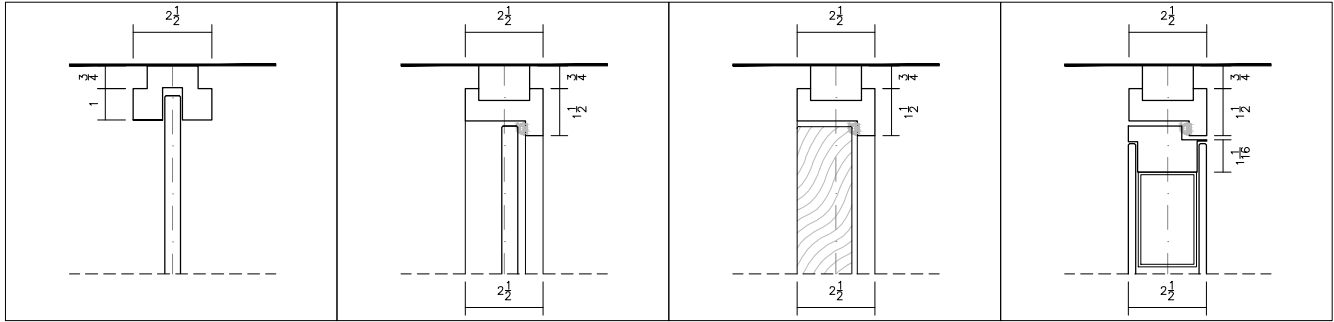

AURORA SERIES

A classic profile with a recessed reveal to enhance its slim appearance.

Framing: Aluminum

System Height recommended limit: 9'-6"

Door leaf compatibility:

- Slim-line (1-1/8") flush glazed door (single or double glazed)
- Glass leaf (swinging or sliding door)
- Wood leaf (swinging or sliding door)

TOP TRACK

DOOR FRAME HEADER
W/ GLASS LEAF DOOR

DOOR FRAME HEADER
W/ WOOD DOOR

DOOR FRAME HEADER
W/ FLUSH DOUBLE-GLAZED DOOR

BOTTOM TRACK

DOOR FRAME UNDERCUT
W/ GLASS LEAF DOOR

DOOR FRAME UNDERCUT
W/ WOOD DOOR