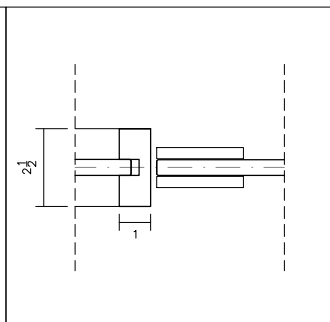

AURORA - STANDARD DETAILS

SLIDER TOP TRACK

FRAMED GLASS PIVOT DOOR,
TOP

T-RETURN
@ GLASS JOINT VHB CONNECTION

SLIDER BOTTOM GUIDE

FRAMED GLASS PIVOT DOOR,
BOTTOM FLOOR BOX

T-RETURN
@ GLASS FRONT

SLIDER DOOR, HANDLE SIDE
@ WALL CONNECTION

FRAMED GLASS PIVOT DOOR,
HANDLE SIDE @ WALL CONNECTION

SLIDER DOOR, HANDLE SIDE
@ UPRIGHT

FRAMED GLASS PIVOT DOOR,
HANDLE SIDE @ UPRIGHT

SLIDER DOOR, REAR SIDE
@ UPRIGHT

FRAMED GLASS PIVOT DOOR,
REAR SIDE @ UPRIGHT