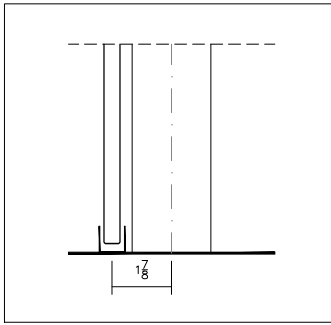

AURORA - STANDARD DETAILS

SLIDER TOP TRACK

FRAMED GLASS PIVOT DOOR,
TOP

T-RETURN
@ GLASS JOINT VHB CONNECTION

SLIDER BOTTOM GUIDE

FRAMED GLASS PIVOT DOOR,
BOTTOM FLOOR BOX

T-RETURN
@ GLASS FRONT

SLIDER DOOR, HANDLE SIDE
@ WALL CONNECTION

FRAMED GLASS PIVOT DOOR,
HANDLE SIDE @ WALL CONNECTION

SLIDER DOOR, HANDLE SIDE
@ UPRIGHT

FRAMED GLASS PIVOT DOOR,
HANDLE SIDE @ UPRIGHT

SLIDER DOOR, REAR SIDE
@ UPRIGHT

FRAMED GLASS PIVOT DOOR,
REAR SIDE @ UPRIGHT