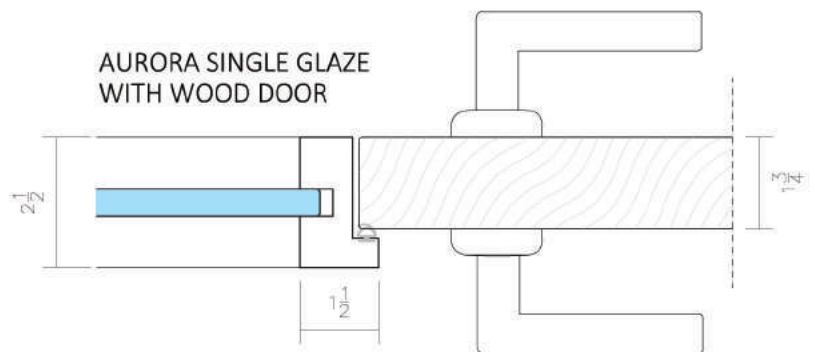

AURORA SERIES

A classic profile with a recessed reveal to enhance its slim appearance.

Framing: Aluminum

System Height recommended limit: 9'-6"

Door leaf compatibility:

- Slim-line (1-1/8") flush glazed door (single or double glazed)
- Glass leaf (swinging or sliding door)
- Wood leaf (swinging or sliding door)

Standard Finish Options:

- Anodized (clear or color)
- Powdercoated custom color

Standard Glass Options:

- Clear tempered
- Low iron
- Laminated
- Standard or custom film
- Electrified privacy