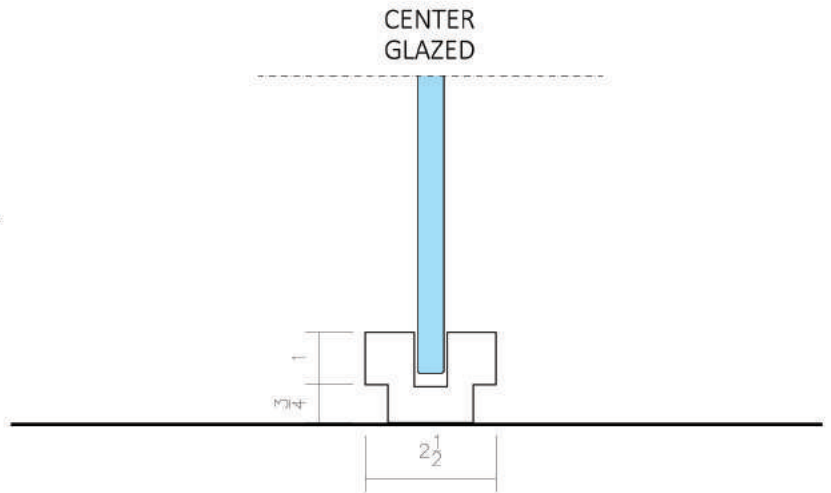

AURORA SERIES

A classic profile with a recessed reveal to enhance its slim appearance.

Framing: Aluminum

System Height recommended limit: 9'-6"

Door leaf compatibility:

- Slim-line (1-1/8") flush glazed door (single or double glazed)
- Glass leaf (swinging or sliding door)
- Wood leaf (swinging or sliding door)

Standard Finish Options:

- Anodized (clear or color)
- Powdercoated custom color

Standard Glass Options:

- Clear tempered
- Low iron
- Laminated
- Standard or custom film
- Electrified privacy