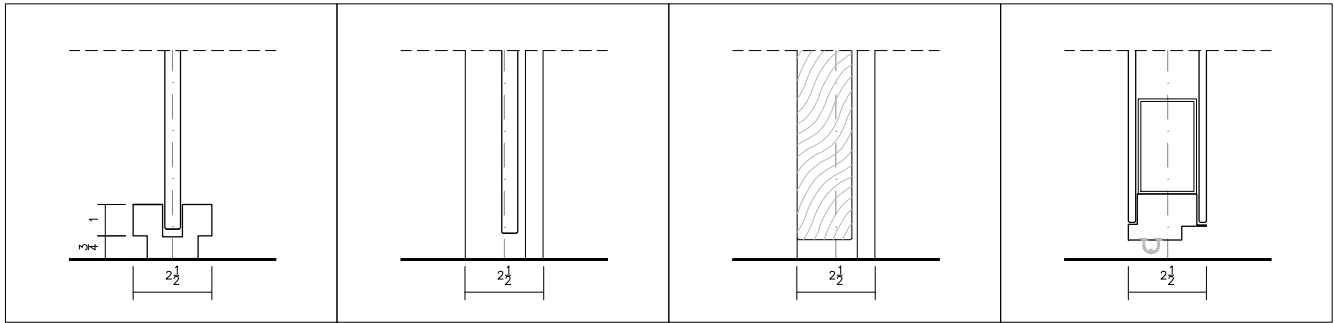

BOTTOM TRACK

DOOR FRAME UNDERCUT
W/ GLASS LEAF DOOR

DOOR FRAME UNDERCUT
W/ WOOD DOOR

DOOR FRAME UNDERCUT
W/ FLUSH DOUBLE-GLAZED DOOR