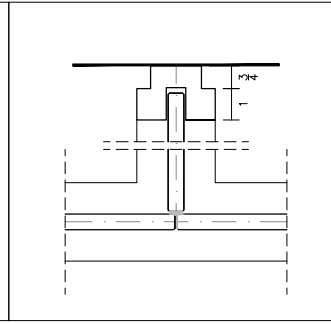

GLASS-TO-GLASS TYPICAL JOINT
@ VHB CONNECTION

DOOR FRAME, GLASS DOOR, HINGE SIDE
@ WALL CONNECTION

DOOR FRAME, WOOD DOOR, HINGE SIDE
@ WALL CONNECTION

DOOR FRAME, FLUSH DOUBLE-GLAZED
DOOR, HINGE SIDE @ WALL CONNECTION

MITERED GLASS CORNER
@ VHB CONNECTION

DOOR FRAME, GLASS DOOR, HINGE SIDE
@ GLASS CONNECTION

DOOR FRAME, WOOD DOOR, HINGE SIDE
@ GLASS CONNECTION

DOOR FRAME, FLUSH DOUBLE-GLAZED
DOOR, HINGE SIDE @ GLASS CONNECTION

AURORA - STANDARD DETAILS

SLIDER TOP TRACK

FRAMED GLASS PIVOT DOOR,
TOP

T-RETURN
@ GLASS JOINT VHB CONNECTION

SLIDER BOTTOM GUIDE

FRAMED GLASS PIVOT DOOR,
BOTTOM FLOOR BOX

T-RETURN
@ GLASS FRONT

SLIDER DOOR, HANDLE SIDE
@ WALL CONNECTION