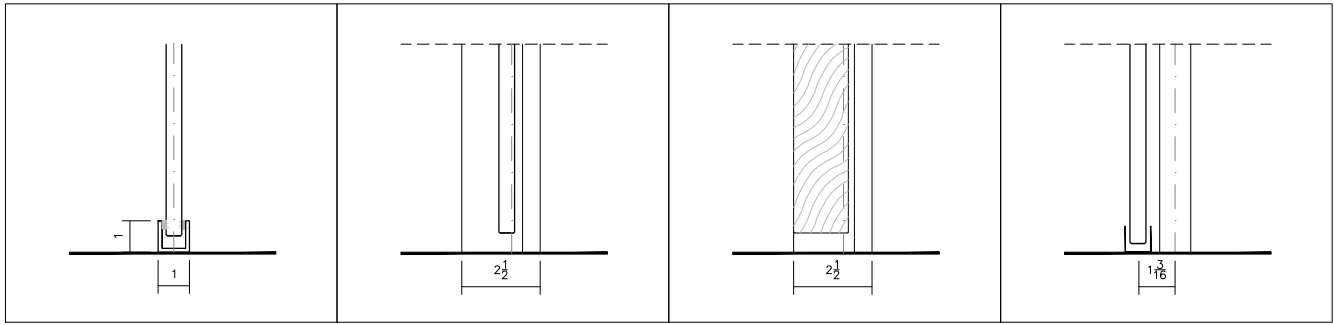

# HORIZON - STANDARD DETAILS

TOP TRACK

DOOR FRAME HEADER  
W/ GLASS LEAF DOOR

DOOR FRAME HEADER  
W/ WOOD DOOR

SLIDER TOP TRACK

BOTTOM TRACK

DOOR FRAME UNDERCUT  
W/ GLASS LEAF DOOR

DOOR FRAME UNDERCUT  
W/ WOOD DOOR

SLIDER BOTTOM GUIDE

WALL TRACK

DOOR FRAME, GLASS DOOR, STRIKE SIDE  
@ WALL CONNECTION

DOOR FRAME, WOOD DOOR, STRIKE SIDE  
@ WALL CONNECTION

SLIDER DOOR, HANDLE SIDE  
@ WALL CONNECTION

GLASS-TO-GLASS TYPICAL JOINT  
@ VHB CONNECTION