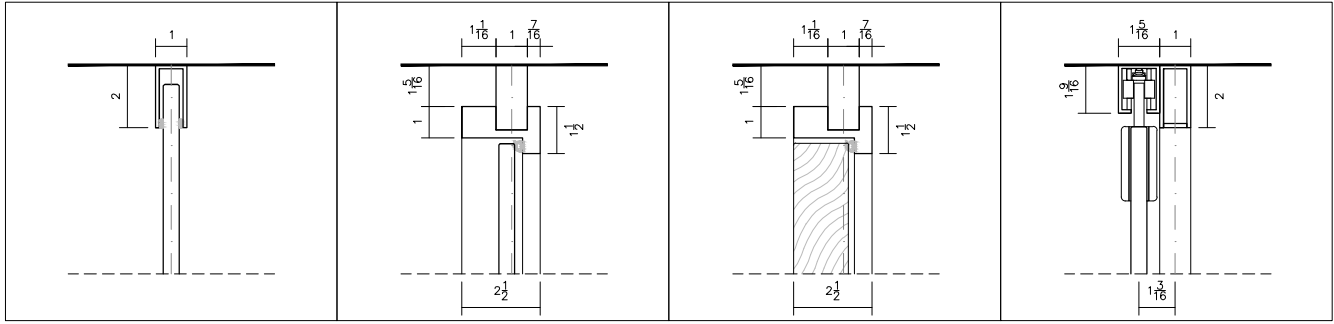

# HORIZON SERIES

The slimmest framing possible, without sacrificing stability or performance.

Framing: Aluminum

System Height recommended limit: 9'-6"

Door leaf compatibility:

- Slim-line (1-1/8") flush glazed door (single or double glazed)
- Glass leaf (swinging or sliding door)
- Wood leaf (swinging or sliding door)

# HORIZON - STANDARD DETAILS

TOP TRACK

DOOR FRAME HEADER  
W/ GLASS LEAF DOOR

DOOR FRAME HEADER  
W/ WOOD DOOR

SLIDER TOP TRACK

BOTTOM TRACK

DOOR FRAME UNDERCUT  
W/ GLASS LEAF DOOR

DOOR FRAME UNDERCUT  
W/ WOOD DOOR