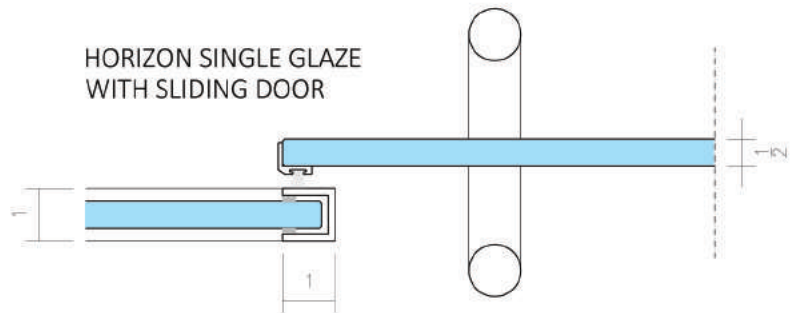

HORIZON SERIES

The slimmest framing possible, without sacrificing stability or performance.

Framing: Aluminum

System Height recommended limit: 9'-6"

Door leaf compatibility:

- Slim-line (1-1/8") flush glazed door (single or double glazed)
- Glass leaf (swinging or sliding door)
- Wood leaf (swinging or sliding door)

Standard Finish Options:

- Anodized (clear or color)
- Powdercoated custom color

Standard Glass Options:

- Clear tempered
- Low iron
- Laminated
- Standard or custom film
- Electrified privacy