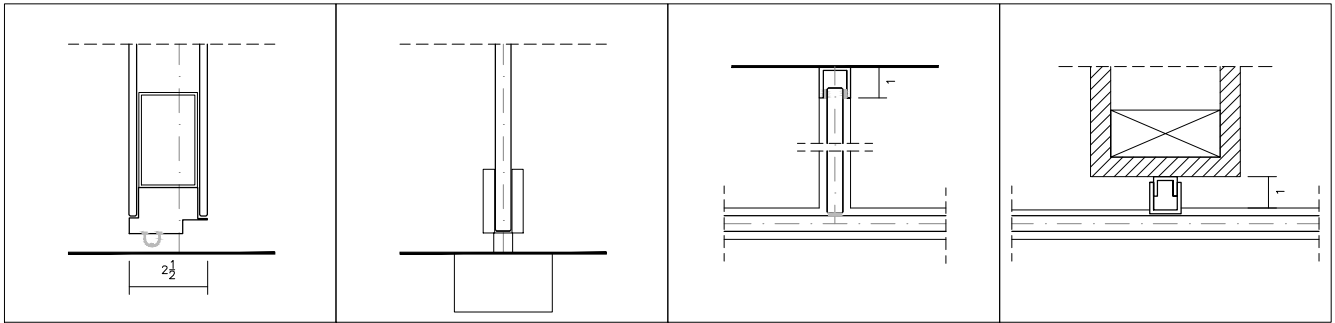

# HORIZON - STANDARD DETAILS

DOOR FRAME HEADER  
W/ FLUSH DOUBLE-GLAZED DOOR

FRAMELESS GLASS PIVOT DOOR,  
TOP

T-RETURN  
@ GLASS JOINT VHB CONNECTION

BYPASS, CUSTOM DRYWALL CAP

DOOR FRAME UNDERCUT  
W/ FLUSH DOUBLE-GLAZED DOOR

FRAMELESS GLASS PIVOT DOOR,  
BOTTOM FLOOR BOX

T-RETURN  
@ GLASS FRONT

BYPASS, WALL CHANNEL

DOOR FRAME, FLUSH DOUBLE-GLAZED  
DOOR, STRIKE SIDE @ WALL CONNECTION

FRAMELESS GLASS PIVOT DOOR,  
HANDLE SIDE @ WALL CONNECTION