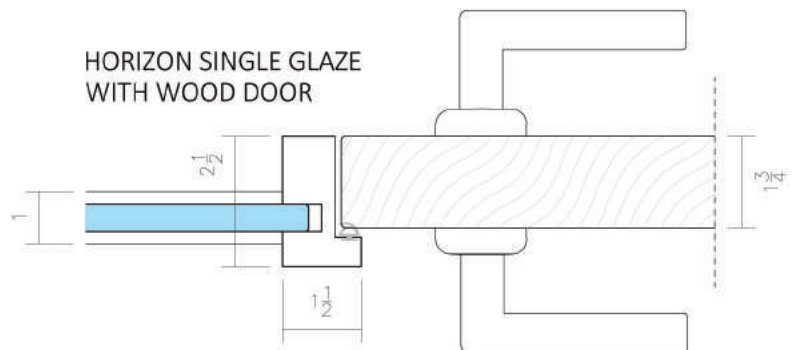

HORIZON SERIES

The slimmest framing possible, without sacrificing stability or performance.

Framing: Aluminum

System Height recommended limit: 9'-6"

Door leaf compatibility:

- Slim-line (1-1/8") flush glazed door (single or double glazed)
- Glass leaf (swinging or sliding door)
- Wood leaf (swinging or sliding door)

Standard Finish Options:

- Anodized (clear or color)
- Powdercoated custom color

Standard Glass Options:

- Clear tempered
- Low iron
- Laminated
- Standard or custom film
- Electrified privacy