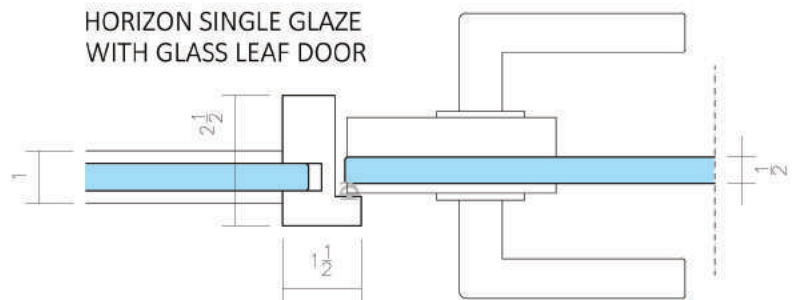

HORIZON SERIES

The slimmest framing possible, without sacrificing stability or performance.

Framing: Aluminum

System Height recommended limit: 9'-6"

Door leaf compatibility:

- Slim-line (1-1/8") flush glazed door (single or double glazed)
- Glass leaf (swinging or sliding door)
- Wood leaf (swinging or sliding door)

Standard Finish Options:

- Anodized (clear or color)
- Powdercoated custom color

Standard Glass Options:

- Clear tempered
- Low iron
- Laminated
- Standard or custom film
- Electrified privacy