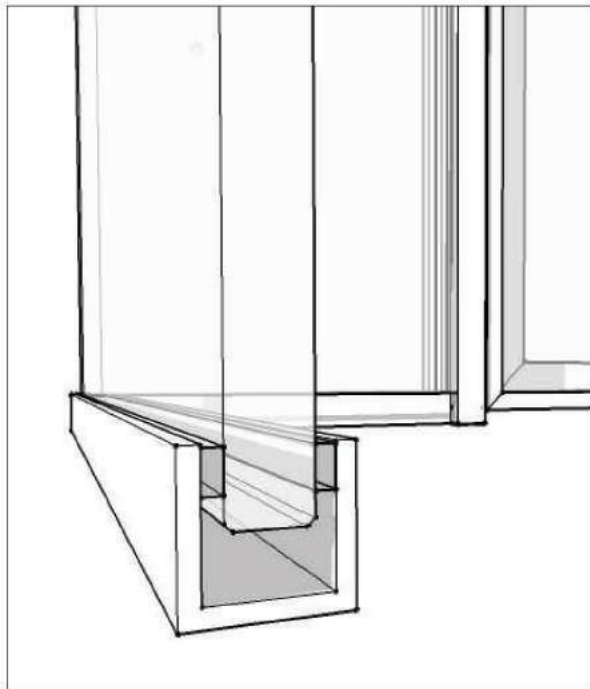

# HORIZON SERIES

The slimmest framing possible, without sacrificing stability or performance.

Framing: Aluminum

System Height recommended limit: 9'-6"

Door leaf compatibility:

- Slim-line (1-1/8") flush glazed door (single or double glazed)
- Glass leaf (swinging or sliding door)
- Wood leaf (swinging or sliding door)

# HORIZON - STANDARD DETAILS

TOP TRACK

DOOR FRAME HEADER  
W/ GLASS LEAF DOOR

DOOR FRAME HEADER  
W/ WOOD DOOR

SLIDER TOP TRACK

BOTTOM TRACK

DOOR FRAME UNDERCUT  
W/ GLASS LEAF DOOR

DOOR FRAME UNDERCUT  
W/ WOOD DOOR

SLIDER BOTTOM GUIDE

WALL TRACK

DOOR FRAME, GLASS DOOR, STRIKE SIDE  
@ WALL CONNECTION

DOOR FRAME, WOOD DOOR, STRIKE SIDE  
@ WALL CONNECTION

SLIDER DOOR, HANDLE SIDE  
@ WALL CONNECTION

GLASS-TO-GLASS TYPICAL JOINT  
@ VHB CONNECTION