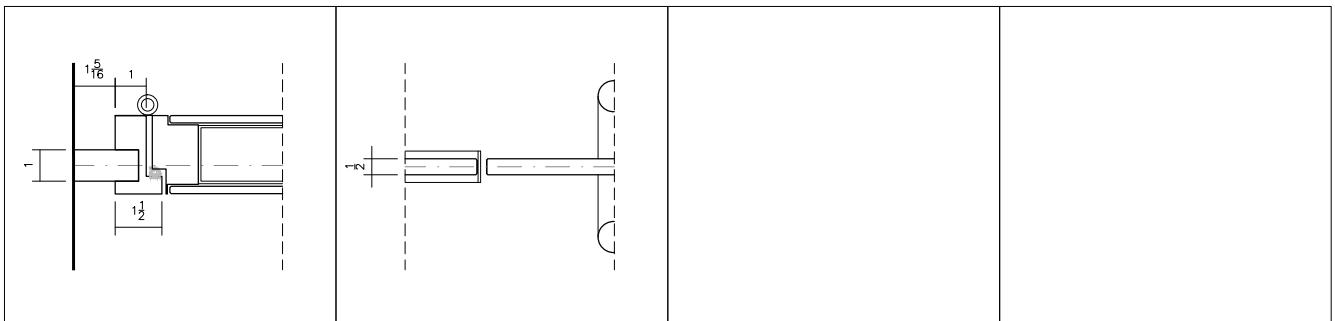

DOOR FRAME, FLUSH DOUBLE-GLAZED  
DOOR, HINGE SIDE @ WALL CONNECTION

FRAMELESS GLASS PIVOT DOOR,  
HANDLE SIDE @ GLASS CONNECTION

DOOR FRAME, FLUSH DOUBLE-GLAZED  
DOOR, HINGE SIDE @ GLASS CONNECTION

FRAMELESS GLASS PIVOT DOOR,  
REAR SIDE @ WALL CONNECTION