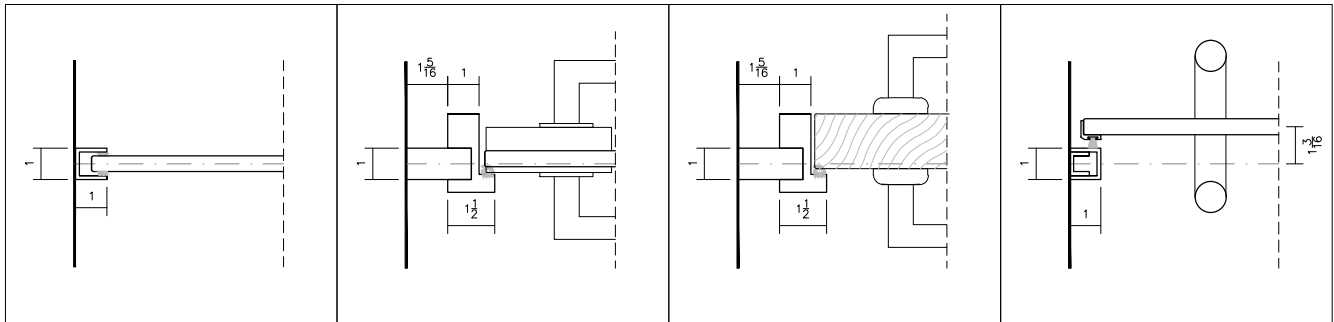

# HORIZON - STANDARD DETAILS

TOP TRACK

DOOR FRAME HEADER  
W/ GLASS LEAF DOOR

DOOR FRAME HEADER  
W/ WOOD DOOR

SLIDER TOP TRACK

BOTTOM TRACK

DOOR FRAME UNDERCUT  
W/ GLASS LEAF DOOR

DOOR FRAME UNDERCUT  
W/ WOOD DOOR

SLIDER BOTTOM GUIDE

WALL TRACK

DOOR FRAME, GLASS DOOR, STRIKE SIDE  
@ WALL CONNECTION

DOOR FRAME, WOOD DOOR, STRIKE SIDE  
@ WALL CONNECTION

SLIDER DOOR, HANDLE SIDE  
@ WALL CONNECTION

GLASS-TO-GLASS TYPICAL JOINT  
@ VHB CONNECTION