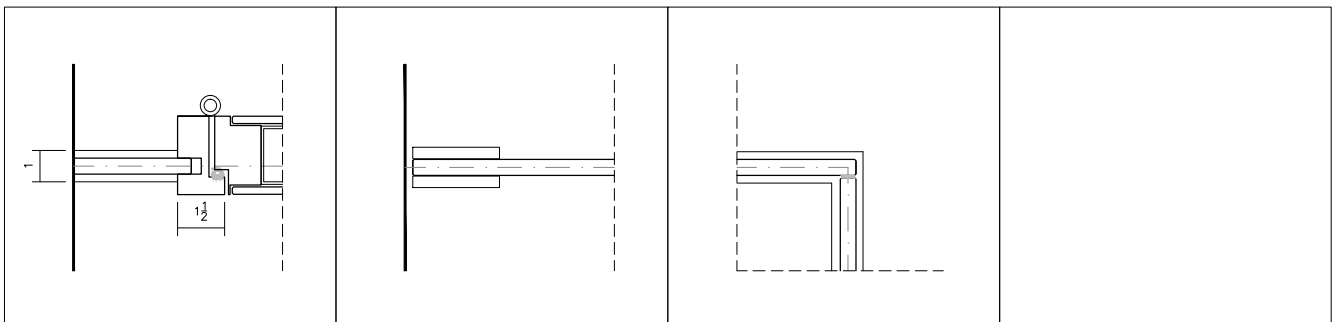

DOOR FRAME, FLUSH DOUBLE-GLAZED  
DOOR, HINGE SIDE @ WALL CONNECTION

FRAMELESS GLASS PIVOT DOOR,  
HANDLE SIDE @ GLASS CONNECTION

DOOR FRAME, FLUSH DOUBLE-GLAZED  
DOOR, HINGE SIDE @ GLASS CONNECTION

FRAMELESS GLASS PIVOT DOOR,  
REAR SIDE @ WALL CONNECTION