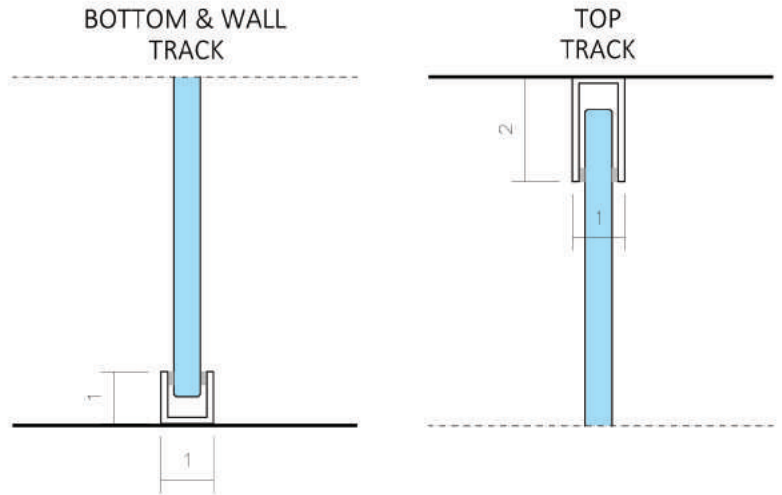

# HORIZON SERIES

The slimmest framing possible, without sacrificing stability or performance.

Framing: Aluminum

System Height recommended limit: 9'-6"

Door leaf compatibility:

- Slim-line (1-1/8") flush glazed door (single or double glazed)
- Glass leaf (swinging or sliding door)
- Wood leaf (swinging or sliding door)

# HORIZON - STANDARD DETAILS

TOP TRACK

DOOR FRAME HEADER  
W/ GLASS LEAF DOOR

DOOR FRAME HEADER  
W/ WOOD DOOR

SLIDER TOP TRACK

BOTTOM TRACK

DOOR FRAME UNDERCUT  
W/ GLASS LEAF DOOR

DOOR FRAME UNDERCUT  
W/ WOOD DOOR

SLIDER BOTTOM GUIDE

WALL TRACK

DOOR FRAME, GLASS DOOR, STRIKE SIDE  
@ WALL CONNECTION

DOOR FRAME, WOOD DOOR, STRIKE SIDE  
@ WALL CONNECTION

SLIDER DOOR, HANDLE SIDE  
@ WALL CONNECTION

GLASS-TO-GLASS TYPICAL JOINT  
@ VHB CONNECTION