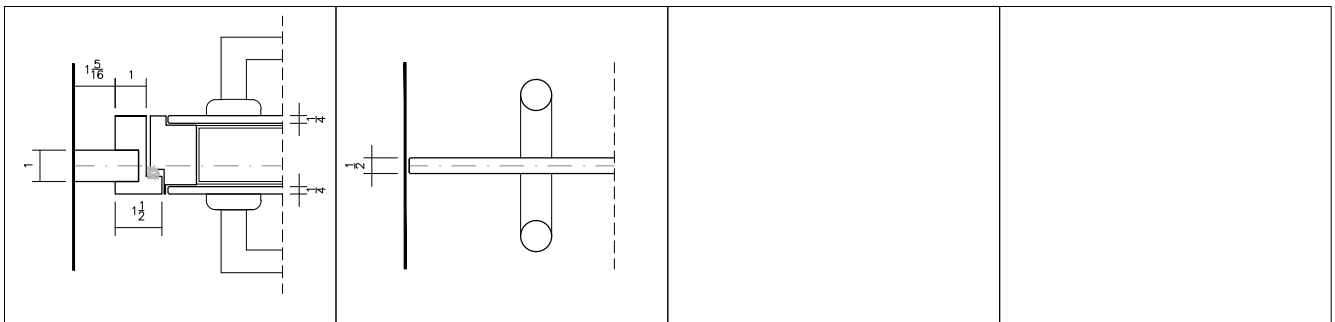

DOOR FRAME, FLUSH DOUBLE-GLAZED
DOOR, STRIKE SIDE @ WALL CONNECTION

FRAMELESS GLASS PIVOT DOOR,
HANDLE SIDE @ WALL CONNECTION