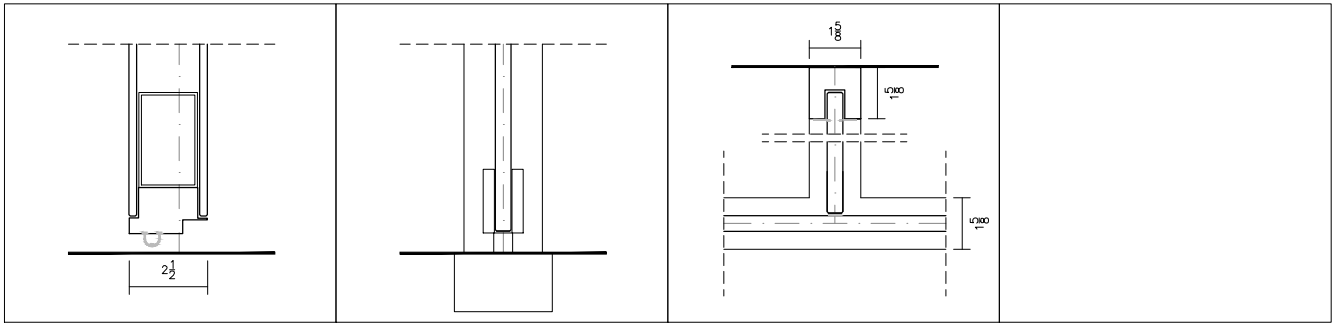

DOOR FRAME, WOOD DOOR, HINGE SIDE
@ GLASS CONNECTION

SLIDER DOOR, REAR SIDE
@ UPRIGHT

ZENITH - STANDARD DETAILS

DOOR FRAME HEADER
W/ FLUSH DOUBLE-GLAZED DOOR

FRAMED GLASS PIVOT DOOR,
TOP

T-RETURN
@ GLASS JOINT VHB CONNECTION