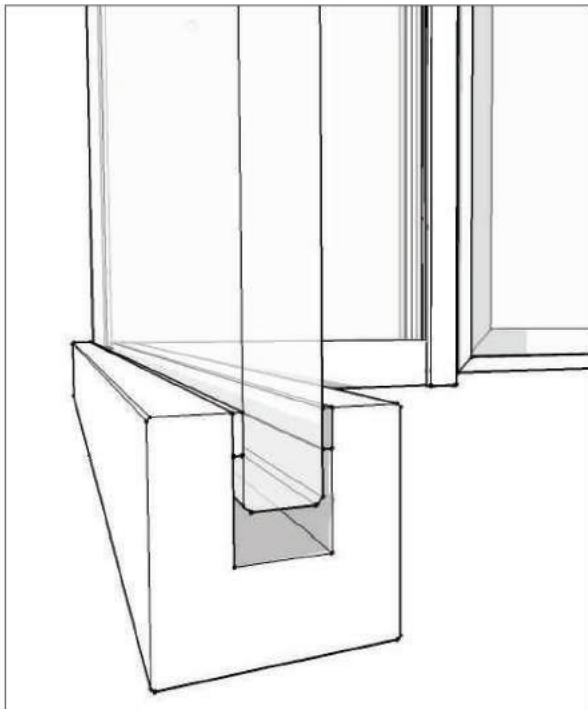

ZENITH SERIES

Our simple, square profile allows for special glass types and higher configurations.

Framing: Aluminum

System Height recommended limit: 10'+

Door leaf compatibility:

- Slim-line (1-1/8") flush glazed door (single or double glazed)
- Glass leaf (swinging or sliding door)
- Wood leaf (swinging or sliding door)

Standard Finish Options:

- Anodized (clear or color)
- Powdercoated custom color

Standard Glass Options:

- Clear tempered
- Low iron
- Laminated
- Standard or custom film
- Electrified privacy