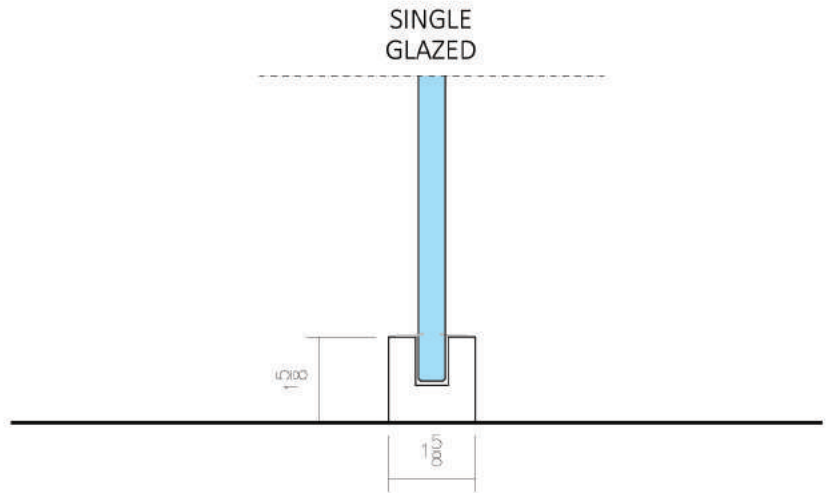

ZENITH SERIES

Our simple, square profile allows for special glass types and higher configurations.

Framing: Aluminum

System Height recommended limit: 10'+

Door leaf compatibility:

- Slim-line (1-1/8") flush glazed door (single or double glazed)
- Glass leaf (swinging or sliding door)
- Wood leaf (swinging or sliding door)

Standard Finish Options:

- Anodized (clear or color)
- Powdercoated custom color

Standard Glass Options:

- Clear tempered
- Low iron
- Laminated
- Standard or custom film
- Electrified privacy