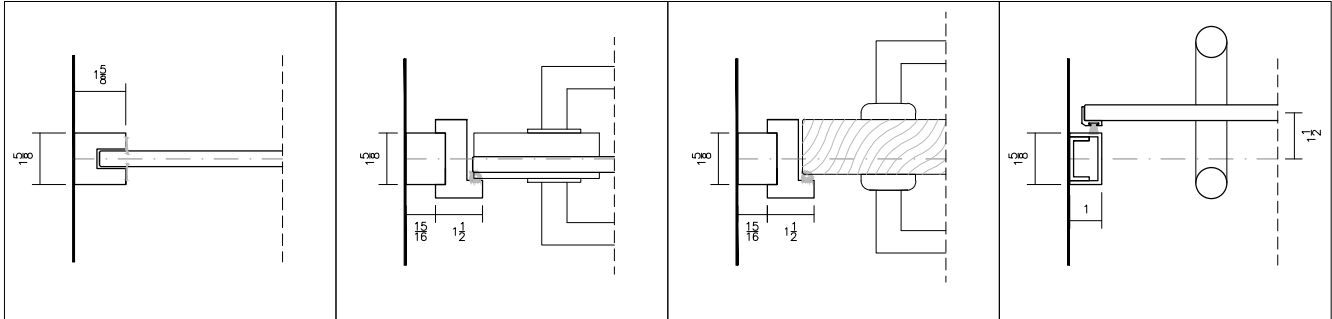

ZENITH SERIES

Our simple, square profile allows for special glass types and higher configurations.

Framing: Aluminum

System Height recommended limit: 10'+

Door leaf compatibility:

- Slim-line (1-1/8") flush glazed door (single or double glazed)
- Glass leaf (swinging or sliding door)
- Wood leaf (swinging or sliding door)

TOP TRACK

DOOR FRAME HEADER
W/ GLASS LEAF DOOR

DOOR FRAME HEADER
W/ WOOD DOOR

SLIDER TOP TRACK

BOTTOM TRACK

DOOR FRAME UNDERCUT
W/ GLASS LEAF DOOR

DOOR FRAME UNDERCUT
W/ WOOD DOOR

SLIDER BOTTOM GUIDE

WALL TRACK

DOOR FRAME, GLASS DOOR, STRIKE SIDE
@ WALL CONNECTION

DOOR FRAME, WOOD DOOR, STRIKE SIDE
@ WALL CONNECTION

SLIDER DOOR, HANDLE SIDE
@ WALL CONNECTION

GLASS-TO-GLASS TYPICAL JOINT
@ VHB CONNECTION