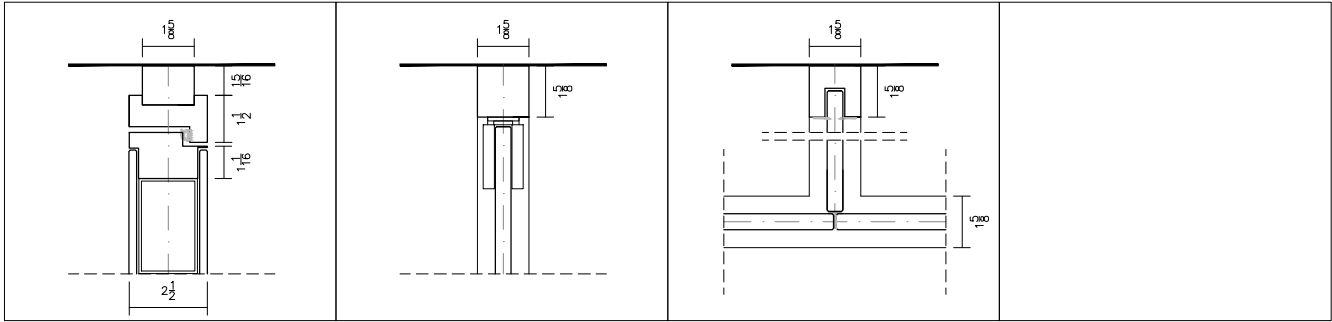

ZENITH - STANDARD DETAILS

DOOR FRAME HEADER
W/ FLUSH DOUBLE-GLAZED DOOR

FRAMED GLASS PIVOT DOOR,
TOP

T-RETURN
@ GLASS JOINT VHB CONNECTION