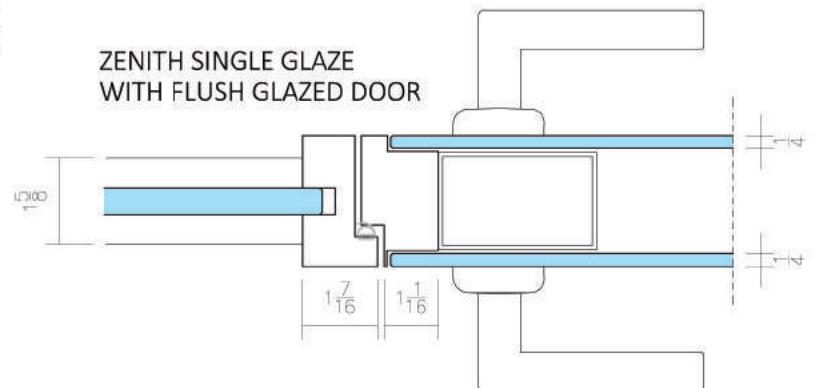

ZENITH SERIES

Our simple, square profile allows for special glass types and higher configurations.

Framing: Aluminum

System Height recommended limit: 10'+

Door leaf compatibility:

- Slim-line (1-1/8") flush glazed door (single or double glazed)
- Glass leaf (swinging or sliding door)
- Wood leaf (swinging or sliding door)

Standard Finish Options:

- Anodized (clear or color)
- Powdercoated custom color

Standard Glass Options:

- Clear tempered
- Low iron
- Laminated
- Standard or custom film
- Electrified privacy