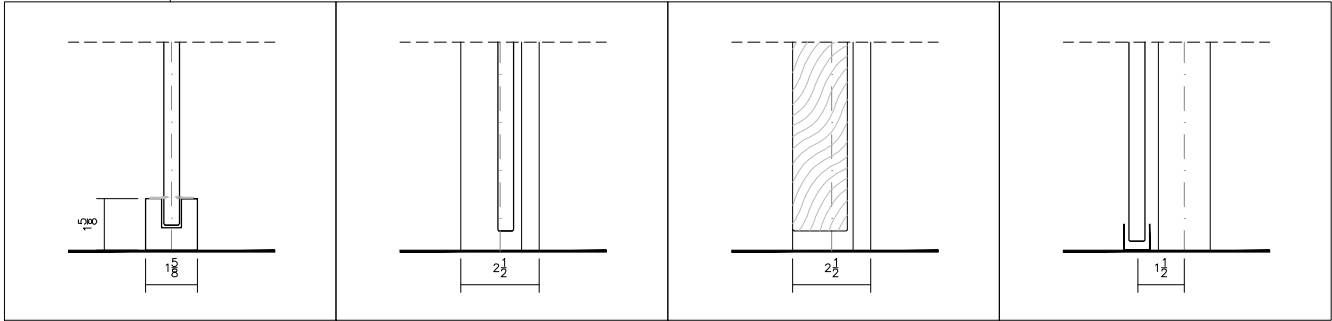

ZENITH SERIES

Our simple, square profile allows for special glass types and higher configurations.

Framing: Aluminum

System Height recommended limit: 10'+

Door leaf compatibility:

- Slim-line (1-1/8") flush glazed door (single or double glazed)
- Glass leaf (swinging or sliding door)
- Wood leaf (swinging or sliding door)

TOP TRACK

DOOR FRAME HEADER
W/ GLASS LEAF DOOR

DOOR FRAME HEADER
W/ WOOD DOOR

SLIDER TOP TRACK

BOTTOM TRACK

DOOR FRAME UNDERCUT
W/ GLASS LEAF DOOR

DOOR FRAME UNDERCUT
W/ WOOD DOOR

SLIDER BOTTOM GUIDE