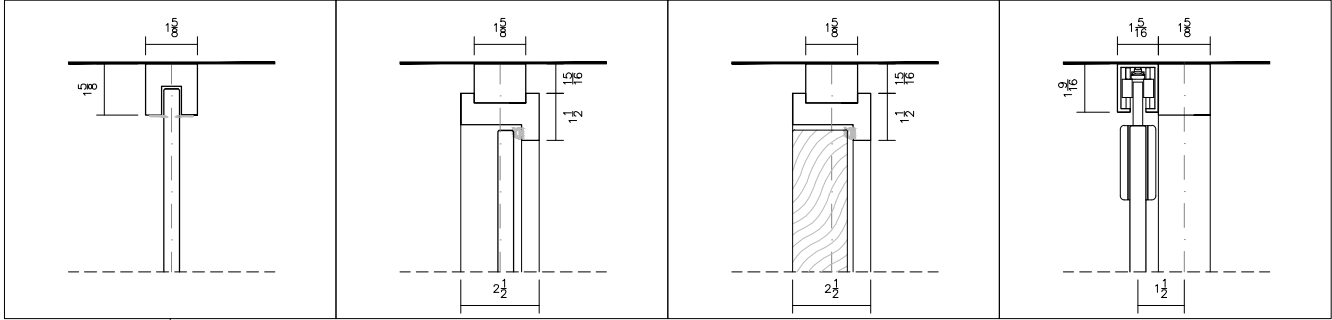

ZENITH SERIES

Our simple, square profile allows for special glass types and higher configurations.

Framing: Aluminum

System Height recommended limit: 10'+

Door leaf compatibility:

- Slim-line (1-1/8") flush glazed door (single or double glazed)
- Glass leaf (swinging or sliding door)
- Wood leaf (swinging or sliding door)

TOP TRACK

DOOR FRAME HEADER
W/ GLASS LEAF DOOR

DOOR FRAME HEADER
W/ WOOD DOOR

SLIDER TOP TRACK

BOTTOM TRACK

DOOR FRAME UNDERCUT
W/ GLASS LEAF DOOR

DOOR FRAME UNDERCUT
W/ WOOD DOOR

SLIDER BOTTOM GUIDE