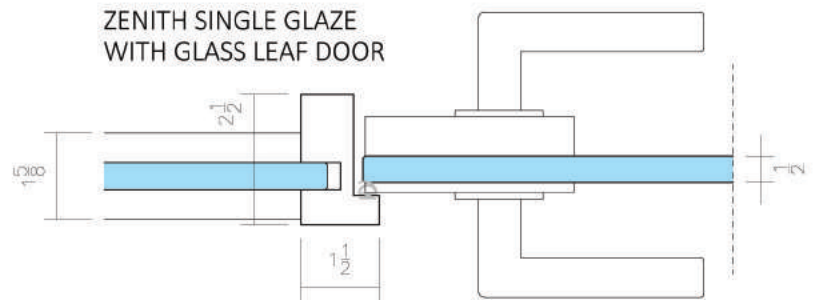

ZENITH SERIES

Our simple, square profile allows for special glass types and higher configurations.

Framing: Aluminum

System Height recommended limit: 10'+

Door leaf compatibility:

- Slim-line (1-1/8") flush glazed door (single or double glazed)
- Glass leaf (swinging or sliding door)
- Wood leaf (swinging or sliding door)

Standard Finish Options:

- Anodized (clear or color)
- Powdercoated custom color

Standard Glass Options:

- Clear tempered
- Low iron
- Laminated
- Standard or custom film
- Electrified privacy