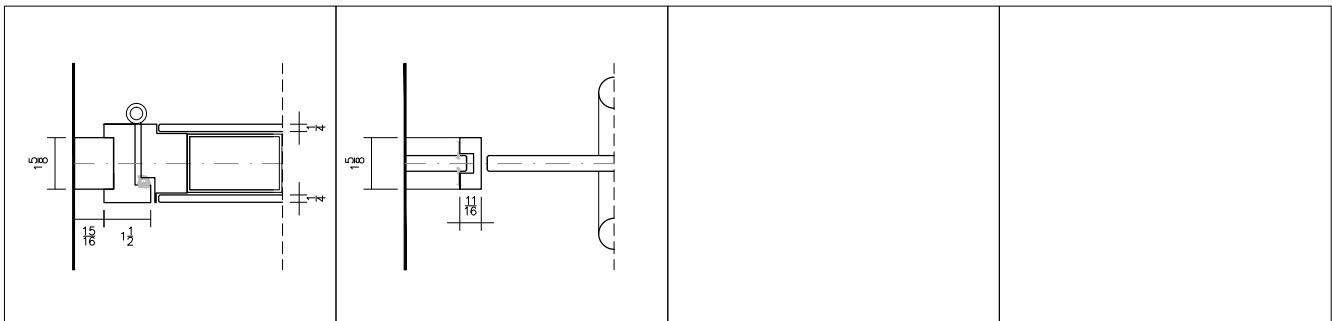

DOOR FRAME, FLUSH DOUBLE-GLAZED
DOOR, HINGE SIDE @ WALL CONNECTION

SLIDER DOOR, HANDLE SIDE
@ UPRIGHT