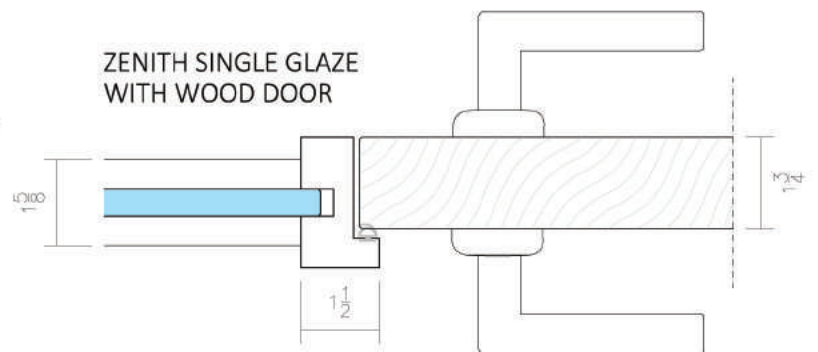

ZENITH SERIES

Our simple, square profile allows for special glass types and higher configurations.

Framing: Aluminum

System Height recommended limit: 10'+

Door leaf compatibility:

- Slim-line (1-1/8") flush glazed door (single or double glazed)
- Glass leaf (swinging or sliding door)
- Wood leaf (swinging or sliding door)

Standard Finish Options:

- Anodized (clear or color)
- Powdercoated custom color

Standard Glass Options:

- Clear tempered
- Low iron
- Laminated
- Standard or custom film
- Electrified privacy