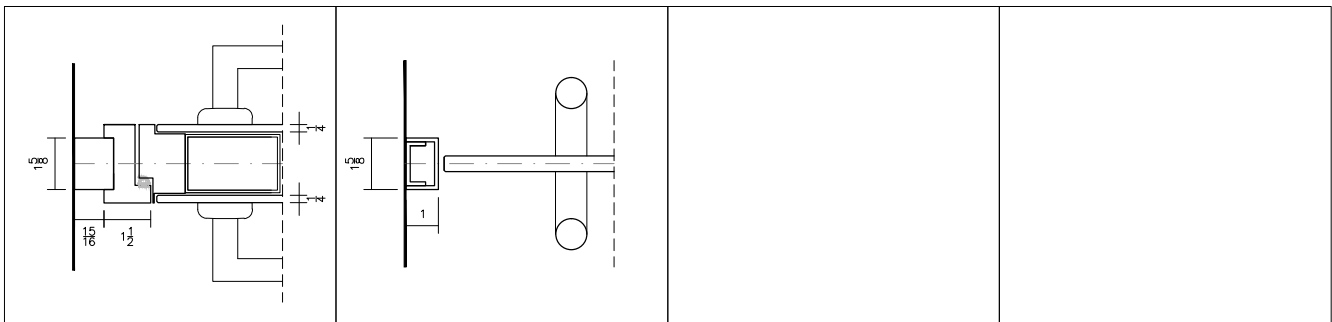

DOOR FRAME, FLUSH DOUBLE-GLAZED
DOOR, STRIKE SIDE @ WALL CONNECTION

FRAMED GLASS PIVOT DOOR,
HANDLE SIDE @ WALL CONNECTION