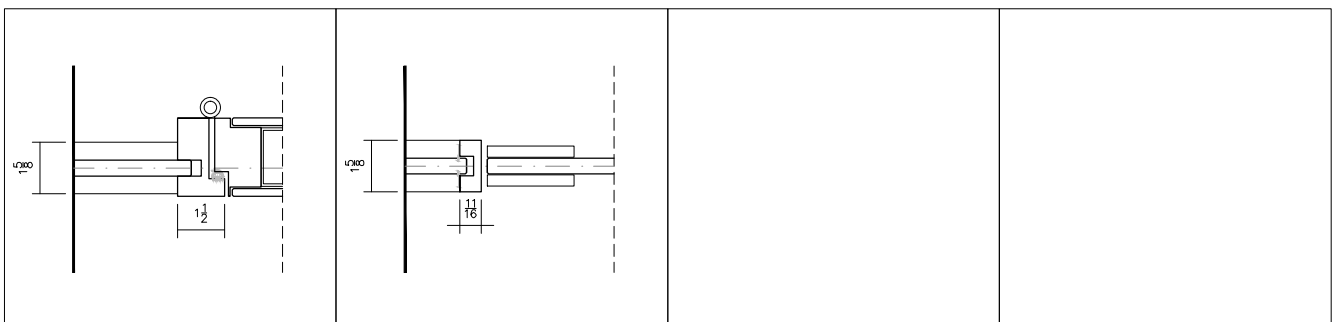

DOOR FRAME, FLUSH DOUBLE-GLAZED
DOOR, HINGE SIDE @ GLASS CONNECTION

FRAMED GLASS PIVOT DOOR,
REAR SIDE @ UPRIGHT