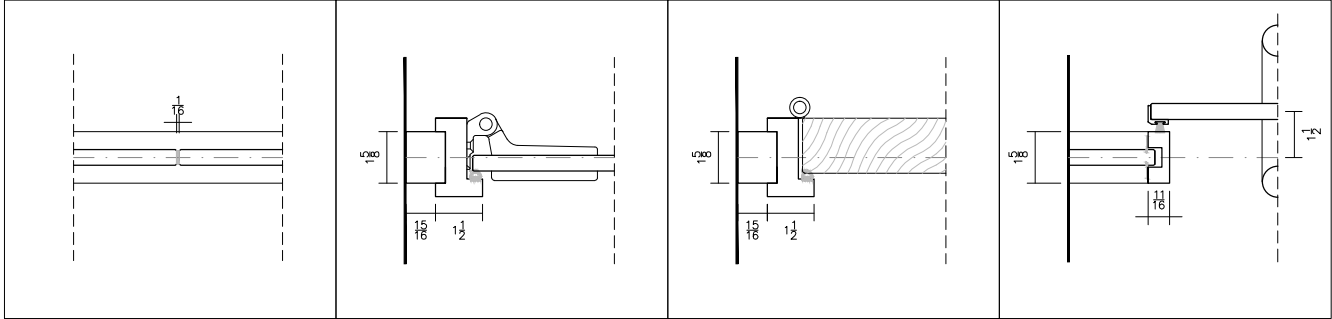

ZENITH SERIES

Our simple, square profile allows for special glass types and higher configurations.

Framing: Aluminum

System Height recommended limit: 10'+

Door leaf compatibility:

- Slim-line (1-1/8") flush glazed door (single or double glazed)
- Glass leaf (swinging or sliding door)
- Wood leaf (swinging or sliding door)

TOP TRACK

DOOR FRAME HEADER
W/ GLASS LEAF DOOR

DOOR FRAME HEADER
W/ WOOD DOOR

SLIDER TOP TRACK

BOTTOM TRACK

DOOR FRAME UNDERCUT
W/ GLASS LEAF DOOR

DOOR FRAME UNDERCUT
W/ WOOD DOOR

SLIDER BOTTOM GUIDE

WALL TRACK

DOOR FRAME, GLASS DOOR, STRIKE SIDE
@ WALL CONNECTION

DOOR FRAME, WOOD DOOR, STRIKE SIDE
@ WALL CONNECTION

SLIDER DOOR, HANDLE SIDE
@ WALL CONNECTION

GLASS-TO-GLASS TYPICAL JOINT
@ VHB CONNECTION